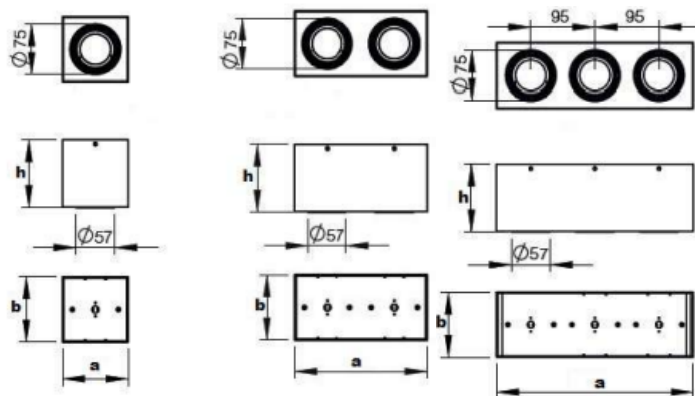

EXE GREEN HOLDING

ENERGY EFFICIENCY SOLUTIONS

SPOT LED EXE-P-RAD2-IP40

DATE ELECTRICE

Voltage [V]	220-240
Frecventa [Hz]	50/60
Sursa	LED
Power factor PF	>0.9
CRI [RA]	>80
Optica	120°
Optional	dimabil/kit de emergenta

DATE TEHNICE

Montaj	APLICAT
Material	ALUMINIU
Finisaj	ALB
Factor protectie [IP]	IP40
Factor protectie [IK]	IK09
Temperatura	5°C ... +30°C
Durata medie [h]	60000

MODELE

Cod	Descriere
EXE-P-RAD2-28W-IP40	EXE SPOT LED 28W, 2870LM, 2700/6500K, 190X190X119 mm, IP40
EXE-P-RAD2-36W-IP40	EXE SPOT LED 36W, 3420LM, 2700/6500K, 190X190X119 mm, IP40
EXE-P-RAD2-56W-IP40	EXE SPOT LED 56W, 5740LM, 2700/6500K, 360X190X119 mm, IP40
EXE-P-RAD2-72W-IP40	EXE SPOT LED 72W, 6840LM, 2700/6500K, 360X190X119 mm, IP40
EXE-P-RAD2-84W-IP40	EXE SPOT LED 84W, 8610LM, 2700/6500K, 530X190X119 mm, IP40
EXE-P-RAD2-108W-IP40	EXE SPOT LED 108W, 10260LM, 2700/6500K, 530X190X119 mm, IP40