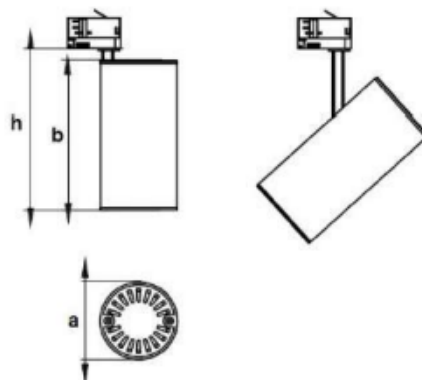

EXE GREEN HOLDING

ENERGY EFFICIENCY SOLUTIONS

PROIECTOR LED EXE-P-TL3-IP40