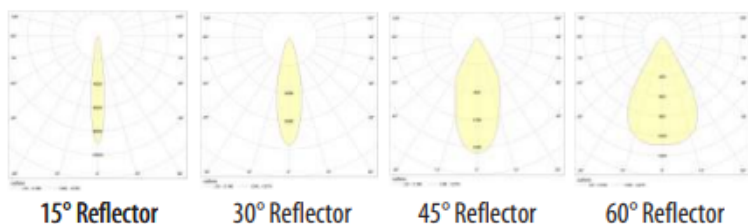

EXE GREEN HOLDING

ENERGY EFFICIENCY SOLUTIONS

PROIECTOR LED EXE-P-TL3-IP40

DATE ELECTRICE

Voltage [V]	220-240
Frecventa [Hz]	50/60
Sursa	LED
Power factor PF	>0.9
CRI [RA]	>80
Optica	15/30/45/60°
Optional	dimabil/kit de emergenta

DATE TEHNICE

Montaj	SINA
Material	ALUMINIU
Finisaj	ALB
Factor protectie [IP]	IP40
Factor protectie [IK]	IK09
Temperatura	5°C ... +30°C
Durata medie [h]	60000

MODELE

Cod	Descriere
EXE-P-TL3-21W-IP40	EXE PROIECTOR LED 21W, 1910LM, 2700/6500K, 100X220X260 mm, IP40
EXE-P-TL3-28W-IP40	EXE PROIECTOR LED 28W, 2870LM, 2700/6500K, 100X220X260 mm, IP40