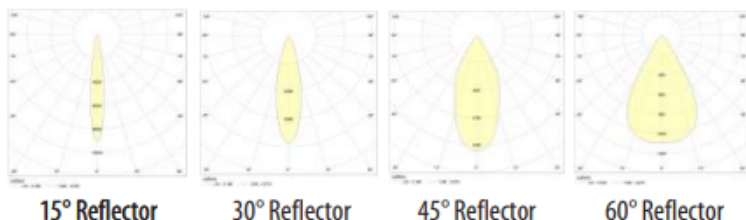

PROIECTOR LED EXE-P-TL2-IP40

DATE ELECTRICE

Voltage [V]	220-240
Frecventa [Hz]	50/60
Sursa	LED
Power factor PF	>0.9
CRI [RA]	>80
Optica	15/30/45/60°
Optional	dimabil/kit de emergenta

DATE TEHNICE

Montaj	SINA
Material	ALUMINIU
Finisaj	ALB
Factor protectie [IP]	IP40
Factor protectie [IK]	IK09
Temperatura	5°C ... +30°C
Durata medie [h]	60000

MODELE

Cod	Descriere
EXE-P-TL2-21W-IP40	EXE PROIECTOR LED 21W, 1910LM, 2700/6500K, 90X150X178 mm, IP40
EXE-P-TL2-28W-IP40	EXE PROIECTOR LED 28W, 2870LM, 2700/6500K, 90X150X178 mm, IP40
EXE-P-TL2-36W-IP40	EXE PROIECTOR LED 36W, 3420LM, 2700/6500K, 90X150X178 mm, IP40
EXE-P-TL2-42W-IP40	EXE PROIECTOR LED 42W, 13660LM, 2700/6500K, 90X150X178 mm, IP40