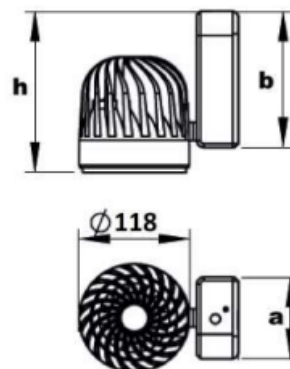

PROIECTOR LED EXE-P-TL2-IP40

DATE ELECTRICE

Voltage [V]	220-240
Frecventa [Hz]	50/60
Sursa	LED
Power factor PF	>0.9
CRI [RA]	>80
Optica	15/30/45/60°
Optional	dimabil/kit de emergenta

DATE TEHNICE

Montaj	SINA
Material	ALUMINIU
Finisaj	ALB
Factor protectie [IP]	IP40
Factor protectie [IK]	IK09
Temperatura	5°C ... +30°C
Durata medie [h]	60000

MODELE

Cod	Descriere
EXE-P-TL2-21W-IP40	EXE PROIECTOR LED 21W, 1910LM, 2700/6500K, 90X150X178 mm, IP40
EXE-P-TL2-28W-IP40	EXE PROIECTOR LED 28W, 2870LM, 2700/6500K, 90X150X178 mm, IP40
EXE-P-TL2-36W-IP40	EXE PROIECTOR LED 36W, 3420LM, 2700/6500K, 90X150X178 mm, IP40
EXE-P-TL2-42W-IP40	EXE PROIECTOR LED 42W, 13660LM, 2700/6500K, 90X150X178 mm, IP40