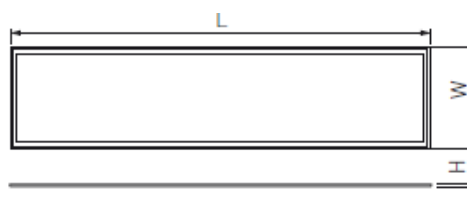

EXE GREEN HOLDING

ENERGY EFFICIENCY SOLUTIONS

PANEL LED EXE-GT-KP-IP54

DATE ELECTRICE

Voltage [V]	220-240
Frecventa [Hz]	50/60
Sursa	LED
Power factor PF	>0.9
CRI [RA]	>80
Optica	120°
Optional	dimabil

DATE TEHNICE

Montaj	INCASTRAT
Material	ALUMINIU
Finisaj	ALB
Factor protectie [IP]	IP54
Factor protectie [IK]	IK08
Temperatura	5°C ... +30°C
Durata medie [h]	40000

MODEL

Cod	Descriere
EXE-GT-KP1-45W-IP54	EXE PANEL LED 45W, 4500LM, 4000K, 595X595X10 mm, IP54
EXE-GT-KP2-45W-IP54	EXE PANEL LED 45W, 4500LM, 4000K, 1195X295X10 mm, IP54

Romania Office & Production:

Aeroportului no.141 Street, Mogosoaia, Ilfov, PO 077135
www.exeholding.com; office@exeholding.com; Phone: +40 722 241 231