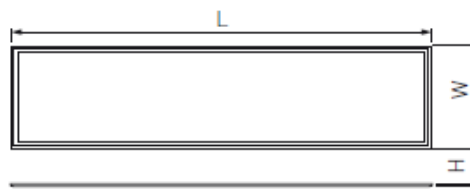

EXE GREEN HOLDING

ENERGY EFFICIENCY SOLUTIONS

PANEL LED EXE-GT-K-IP54

DATE ELECTRICE

Voltage [V]	220-240
Frecventa [Hz]	50/60
Sursa	LED
Power factor PF	>0.9
CRI [RA]	>80
Optica	120°
Optional	dimabil

DATE TEHNICE

Montaj	INCASTRAT
Material	ALUMINIU
Finisaj	ALB
Factor protectie [IP]	IP54
Factor protectie [IK]	IK08
Temperatura	5°C ... +30°C
Durata medie [h]	40000

MODELE

Cod	Descriere
EXE-GT-K1-24W-IP54	EXE PANEL LED 24W, 1800LM, 4000K, 595X295X10 mm, IP54
EXE-GT-K2-24W-IP54	EXE PANEL LED 24W, 1800LM, 3000K, 595X295X10 mm, IP54
EXE-GT-K3-42W-IP54	EXE PANEL LED 42W, 3200LM, 4000K, 595X595X10 mm, IP54
EXE-GT-K4-42W-IP54	EXE PANEL LED 42W, 3200LM, 3000K, 595X595X10 mm, IP54
EXE-GT-K5-42W-IP54	EXE PANEL LED 42W, 3200LM, 4000K, 1195X295X10 mm, IP54
EXE-GT-K6-42W-IP54	EXE PANEL LED 42W, 1800LM, 3000K, 1195X295X10 mm, IP54

Romania Office & Production:

Aeroportului no.141 Street, Mogosoaia, Ilfov, PO 077135
www.exeholding.com; office@exeholding.com; Phone: +40 722 241 231