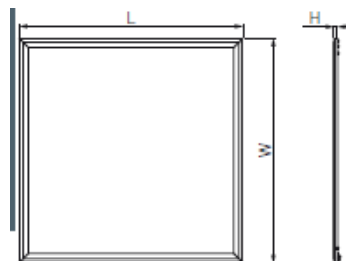

EXE GREEN HOLDING

ENERGY EFFICIENCY SOLUTIONS

PANEL LED EXE-GT-G-IP54

DATE ELECTRICE

Voltage [V]	220-240
Frecventa [Hz]	50/60
Sursa	LED
Power factor PF	>0.9
CRI [RA]	>80
Optica	120°
Optional	dimabil

DATE TEHNICE

Montaj	INCASTRAT
Material	ALUMINIU
Finisaj	ALB
Factor protectie [IP]	IP54
Factor protectie [IK]	IK08
Temperatura	5°C ... +30°C
Durata medie [h]	40000

MODELE

Cod	Descriere
EXE-GT-G1-40W-IP54	EXE PANEL LED 40W, 4400LM, 4000K, 595X595X10 mm, IP54
EXE-GT-G2-40W-IP54	EXE PANEL LED 40W, 4400LM, 4000K, 1195X295X10 mm, IP54

Romania Office & Production:

Aeroportului no.141 Street, Mogosoaia, Ilfov, PO 077135
www.exeholding.com; office@exeholding.com; Phone: +40 722 241 231