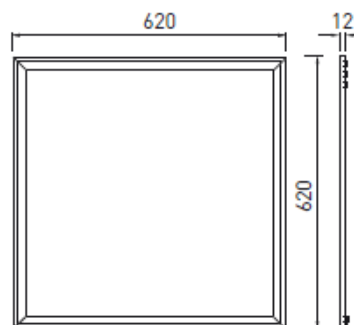

EXE GREEN HOLDING

ENERGY EFFICIENCY SOLUTIONS

PANEL LED EXE-GT-EU-IP44

DATE ELECTRICE

Voltage [V]	220-240
Frecventa [Hz]	50/60
Sursa	LED
Power factor PF	>0.9
CRI [RA]	>80
UGR	<19
Optica	120°

DATE TEHNICE

Montaj	INCASTRAT
Material	ALUMINIU
Finisaj	ALB
Factor protectie [IP]	IP44
Factor protectie [IK]	IK08
Temperatura	5°C ... +30°C
Durata medie [h]	40000

MODELE

Cod	Descriere
EXE-GT-EU-40W-IP44	EXE PANEL LED 40W, 4400LM, 4000K, 620X620X12 mm, IP44

ISO 9001

ISO 14001

ISO 27001

ISO 45001

ISO 37001

ISO 50001

KIT DE SUSPENSIE 1,5m

RAMA MONTAJ APARENT:

- 625X625X43 mm
- 600X600X43 mm
- 1200X300X43 mm
- 600X600X43 mm
- 1200X300X43 mm

SET MONTAJ PANOULI INCASTRAT

SET MONTAJ TAVAN ZIDARIE

Romania Office & Production: