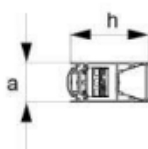

DATE ELECTRICE

Voltage [V]	220-240
Frecventa [Hz]	50/60
Sursa	LED
Power factor PF	>0.9
CRI [RA]	>80
Optica	120°
Optional	dimabil/kit emergenta

DATE TEHNICE

Montaj	APLICAT/SUSPENDAT/ INCASTRAT
Material	ALUMINIU
Finisaj	ALB/NEGRU/RAL
Factor protectie [IP]	IP40
Factor protectie [IK]	IK08
Temperatura	5°C ... +30°C
Durata medie [h]	60000

MODELE

Cod	Descriere
EXE-P-SDI-14/8W-IP40	EXE LINIAR UP&DOWN LED 14/8W, 1290/665LM, 2700/6500K, 40X570X76 mm, IP40
EXE-P-SDI-21/14W-IP40	EXE LINIAR UP&DOWN LED 21/14W, 1940/1330LM, 2700/6500K, 40X850X76 mm, IP40
EXE-P-SDI-26/21W-IP40	EXE LINIAR UP&DOWN LED 26/21W, 2585/1995LM, 2700/6500K, 40X1130X76 mm, IP40
EXE-P-SDI-33/26W-IP40	EXE LINIAR UP&DOWN LED 33/26W, 3230/2660LM, 2700/6500K, 40X1410X76 mm, IP40
EXE-P-SDI-39/33W-IP40	EXE LINIAR UP&DOWN LED 39/33W, 3875/3325LM, 2700/6500K, 40X1693X76 mm, IP40
EXE-P-SDI-47/39W-IP40	EXE LINIAR UP&DOWN LED 47/39W, 4520/3990LM, 2700/6500K, 40X1973X76 mm, IP40

ISO 9001

ISO 14001

ISO 27001

ISO 45001

ISO 37001

ISO 50001

Romania Office & Production:

Aeroportului no.141 Street, Mogosoaia, Ilfov, PO 077135
www.exeholding.com; office@exeholding.com; Phone: +40 722 241 231