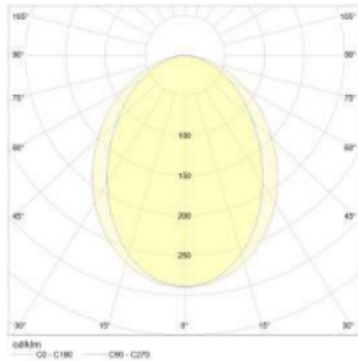

EXE GREEN HOLDING

ENERGY EFFICIENCY SOLUTIONS

EXE-P-SDI-53/47W-IP40	EXE LINIAR UP&DOWN LED 53/47W, 5170/4665LM, 2700/6500K, 40X2254X76 mm, IP40
EXE-P-SDI-60/53W-IP40	EXE LINIAR UP&DOWN LED 60/53W, 5815/5320LM, 2700/6500K, 40X2534X76 mm, IP40
EXE-P-SDI-66/60W-IP40	EXE LINIAR UP&DOWN LED 66/60W, 6460/5985LM, 2700/6500K, 40X2815X76 mm, IP40
EXE-P-SDI-14W-IP40	EXE LINIAR LED 14W, 1290LM, 2700/6500K, 40X570X76 mm, IP40
EXE-P-SDI-21W-IP40	EXE LINIAR LED 21W, 1940LM, 2700/6500K, 40X850X76 mm, IP40
EXE-P-SDI-26W-IP40	EXE LINIAR LED 26W, 2585LM, 2700/6500K, 40X1130X76 mm, IP40
EXE-P-SDI-33W-IP40	EXE LINIAR LED 33W, 3230LM, 2700/6500K, 40X1410X76 mm, IP40
EXE-P-SDI-39W-IP40	EXE LINIAR LED 39W, 3875LM, 2700/6500K, 40X1693X76 mm, IP40
EXE-P-SDI-47W-IP40	EXE LINIAR LED 47W, 4520LM, 2700/6500K, 40X1973X76 mm, IP40
EXE-P-SDI-53W-IP40	EXE LINIAR LED 53W, 5170LM, 2700/6500K, 40X2254X76 mm, IP40
EXE-P-SDI-60W-IP40	EXE LINIAR LED 60W, 5815LM, 2700/6500K, 40X2534X76 mm, IP40
EXE-P-SDI-66W-IP40	EXE LINIAR LED 66W, 6460LM, 2700/6500K, 40X2815X76 mm, IP40

ISO 9001

ISO 14001

ISO 27001

ISO 45001

ISO 37001

ISO 50001

Romania Office & Production:

Aeroportului no.141 Street, Mogosoaia, Ilfov, PO 077135

www.exeholding.com; office@exeholding.com; Phone: +40 722 241 231