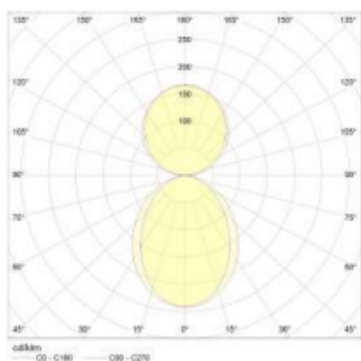

EXE GREEN HOLDING

ENERGY EFFICIENCY SOLUTIONS

EXE-P-SDI-53/47W-IP40	EXE LINIAR UP&DOWN LED 53/47W, 5170/4665LM, 2700/6500K, 40X2254X76 mm, IP40
EXE-P-SDI-60/53W-IP40	EXE LINIAR UP&DOWN LED 60/53W, 5815/5320LM, 2700/6500K, 40X2534X76 mm, IP40
EXE-P-SDI-66/60W-IP40	EXE LINIAR UP&DOWN LED 66/60W, 6460/5985LM, 2700/6500K, 40X2815X76 mm, IP40
EXE-P-SDI-14W-IP40	EXE LINIAR LED 14W, 1290LM, 2700/6500K, 40X570X76 mm, IP40
EXE-P-SDI-21W-IP40	EXE LINIAR LED 21W, 1940LM, 2700/6500K, 40X850X76 mm, IP40
EXE-P-SDI-26W-IP40	EXE LINIAR LED 26W, 2585LM, 2700/6500K, 40X1130X76 mm, IP40
EXE-P-SDI-33W-IP40	EXE LINIAR LED 33W, 3230LM, 2700/6500K, 40X1410X76 mm, IP40
EXE-P-SDI-39W-IP40	EXE LINIAR LED 39W, 3875LM, 2700/6500K, 40X1693X76 mm, IP40
EXE-P-SDI-47W-IP40	EXE LINIAR LED 47W, 4520LM, 2700/6500K, 40X1973X76 mm, IP40
EXE-P-SDI-53W-IP40	EXE LINIAR LED 53W, 5170LM, 2700/6500K, 40X2254X76 mm, IP40
EXE-P-SDI-60W-IP40	EXE LINIAR LED 60W, 5815LM, 2700/6500K, 40X2534X76 mm, IP40
EXE-P-SDI-66W-IP40	EXE LINIAR LED 66W, 6460LM, 2700/6500K, 40X2815X76 mm, IP40