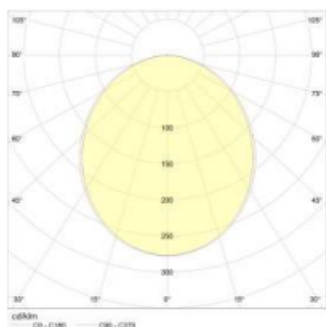

EXE GREEN HOLDING

ENERGY EFFICIENCY SOLUTIONS

LINIAR LED EXE-P-PSF-IP40

DATE ELECTRICE

Voltage [V]	220-240
Frecventa [Hz]	50/60
Sursa	LED
Power factor PF	>0.9
CRI [RA]	>80
Optica	120°
Optional	dimabil/kit emergenta

DATE TEHNICE

Montaj	APLICAT/SUSPENDAT
Material	ALUMINIU
Finisaj	ALB/NEGRU/RAL
Factor protectie [IP]	IP40
Factor protectie [IK]	IK08
Temperatura	5°C ... +30°C
Durata medie [h]	60000

MODELE

Cod	Descriere
EXE-P-PSF-26W-IP40	EXE LINIAR LED 26W, 2775LM, 2700/6500K, 223X620X32 mm, IP40
EXE-P-PSF-39W-IP40	EXE LINIAR LED 39W, 4160LM, 2700/6500K, 223X900X32 mm, IP40
EXE-P-PSF-53W-IP40	EXE LINIAR LED 53W, 5550LM, 2700/6500K, 223X1180X32 mm, IP40
EXE-P-PSF-66W-IP40	EXE LINIAR LED 66W, 6935LM, 2700/6500K, 223X1460X32 mm, IP40