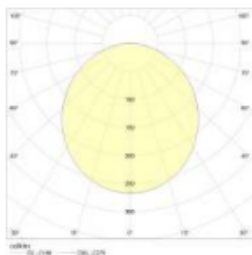

EXE GREEN HOLDING

ENERGY EFFICIENCY SOLUTIONS

MODEL

Cod	Descriere
EXE-P-PS-21W-IP40	EXE LINIAR LED 21W, 2140LM, 2700/6500K, 98X853X76 mm, IP40
EXE-P-PS-30W-IP40	EXE LINIAR LED 30W, 3220LM, 2700/6500K, 98X853X76 mm, IP40
EXE-P-PS-26W-IP40	EXE LINIAR LED 26W, 2850LM, 2700/6500K, 98X1133X76 mm, IP40
EXE-P-PS-41W-IP40	EXE LINIAR LED 41W, 4290LM, 2700/6500K, 98X1133X76 mm, IP40
EXE-P-PS-33W-IP40	EXE LINIAR LED 33W, 3565LM, 2700/6500K, 98X1414X76 mm, IP40
EXE-P-PS-33W-IP40	EXE LINIAR LED 33W, 3565LM, 2700/6500K, 98X1409X76 mm, IP40
EXE-P-PS-33W-IP40	EXE LINIAR LED 33W, 3565LM, 2700/6500K, 98X1404X76 mm, IP40
EXE-P-PS-51W-IP40	EXE LINIAR LED 51W, 5365LM, 2700/6500K, 98X1414X76 mm, IP40
EXE-P-PS-51W-IP40	EXE LINIAR LED 51W, 5365LM, 2700/6500K, 98X1409X76 mm, IP40
EXE-P-PS-51W-IP40	EXE LINIAR LED 51W, 5365LM, 2700/6500K, 98X1404X76 mm, IP40
EXE-P-PS-39W-IP40	EXE LINIAR LED 39W, 4275LM, 2700/6500K, 98X1695X76 mm, IP40
EXE-P-PS-39W-IP40	EXE LINIAR LED 39W, 4275LM, 2700/6500K, 98X1690X76 mm, IP40
EXE-P-PS-39W-IP40	EXE LINIAR LED 39W, 4275LM, 2700/6500K, 98X1685X76 mm, IP40
EXE-P-PS-61W-IP40	EXE LINIAR LED 61W, 6435LM, 2700/6500K, 98X1695X76 mm, IP40
EXE-P-PS-61W-IP40	EXE LINIAR LED 61W, 6435LM, 2700/6500K, 98X1690X76 mm, IP40
EXE-P-PS-61W-IP40	EXE LINIAR LED 61W, 6435LM, 2700/6500K, 98X1685X76 mm, IP40
EXE-P-PS-47W-IP40	EXE LINIAR LED 47W, 4990LM, 2700/6500K, 98X1971X76 mm, IP40
EXE-P-PS-47W-IP40	EXE LINIAR LED 47W, 4990LM, 2700/6500K, 98X1871X76 mm, IP40
EXE-P-PS-47W-IP40	EXE LINIAR LED 47W, 4990LM, 2700/6500K, 98X1966X76 mm, IP40
EXE-P-PS-70W-IP40	EXE LINIAR LED 70W, 7510LM, 2700/6500K, 98X1976X76 mm, IP40
EXE-P-PS-70W-IP40	EXE LINIAR LED 70W, 7510LM, 2700/6500K, 98X1971X76 mm, IP40
EXE-P-PS-70W-IP40	EXE LINIAR LED 70W, 7510LM, 2700/6500K, 98X1966X76 mm, IP40
EXE-P-PS-53W-IP40	EXE LINIAR LED 53W, 5700LM, 2700/6500K, 98X2256X76 mm, IP40
EXE-P-PS-53W-IP40	EXE LINIAR LED 53W, 5700LM, 2700/6500K, 98X2251X76 mm, IP40
EXE-P-PS-53W-IP40	EXE LINIAR LED 53W, 5700LM, 2700/6500K, 98X2246X76 mm, IP40
EXE-P-PS-60W-IP40	EXE LINIAR LED 60W, 6415LM, 2700/6500K, 98X2536X76 mm, IP40
EXE-P-PS-60W-IP40	EXE LINIAR LED 60W, 6415LM, 2700/6500K, 98X2531X76 mm, IP40
EXE-P-PS-60W-IP40	EXE LINIAR LED 60W, 6415LM, 2700/6500K, 98X2526X76 mm, IP40
EXE-P-PS-66W-IP40	EXE LINIAR LED 66W, 7125LM, 2700/6500K, 98X2816X76 mm, IP40
EXE-P-PS-66W-IP40	EXE LINIAR LED 66W, 7125LM, 2700/6500K, 98X2811X76 mm, IP40
EXE-P-PS-66W-IP40	EXE LINIAR LED 66W, 7125LM, 2700/6500K, 98X2806X76 mm, IP40