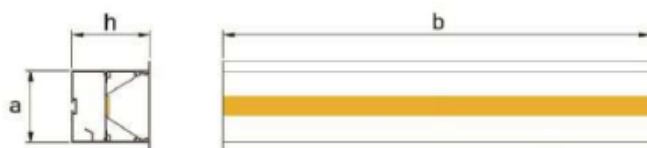

EXE GREEN HOLDING

ENERGY EFFICIENCY SOLUTIONS

LINIAR LED EXE-P-PS-IP40

DATE ELECTRICE

Voltage [V]	220-240
Frecventa [Hz]	50/60
Sursa	LED
Power factor PF	>0.9
CRI [RA]	>80
Optica	120°
Optional	dimabil/kit de emergenta

DATE TEHNICE

Montaj	INCASTRAT
Material	ALUMINIU
Finisaj	ALB/GRI
Factor protectie [IP]	IP40
Factor protectie [IK]	IK08
Temperatura	5°C ... +30°C
Durata medie [h]	60000

Romania Office & Production:

Aeroportului no.141 Street, Mogosoaia, Ilfov, PO 077135
www.exeholding.com; office@exeholding.com; Phone: +40 722 241 231