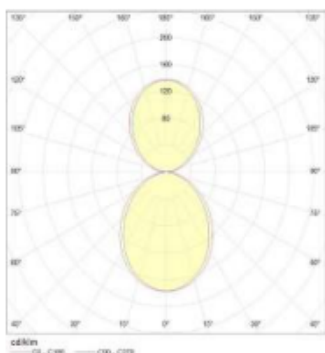

### MODELE

Cod	Descriere
EXE-P-S-21W-IP40	EXE LINIAR LED 21W, 2140LM, 2700/6500K, 104X628X48 mm, IP40
EXE-P-S-33W-IP40	EXE LINIAR LED 33W, 3565LM, 2700/6500K, 104X908X48 mm, IP40
EXE-P-S-47W-IP40	EXE LINIAR LED 47W, 4990LM, 2700/6500K, 104X1189X48 mm, IP40
EXE-P-S-60W-IP40	EXE LINIAR LED 60W, 6415LM, 2700/6500K, 104X1469X48 mm, IP40