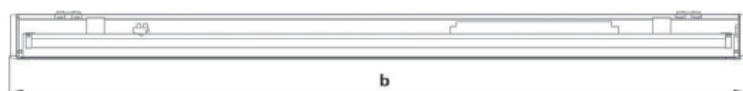

EXE GREEN HOLDING

ENERGY EFFICIENCY SOLUTIONS

LINIAR LED EXE-P-FS-IP40

DATE ELECTRICE

Voltage [V]	220-240
Frecventa [Hz]	50/60
Sursa	LED
Power factor PF	>0.9
CRI [RA]	>80
Optica	120°
Optional	dimabil/kit de emergenta

DATE TEHNICE

Montaj	APLICAT/SUSPENDAT
Material	ALUMINIU
Finisaj	ALB/NEGRU/RAL
Factor protectie [IP]	IP40
Factor protectie [IK]	IK08
Temperatura	5°C ... +30°C
Durata medie [h]	60000

MODELE

Cod	Descriere
EXE-P-FS-14W-IP40	EXE LINIAR LED 14W, 1200LM, 2700/6500K, 57X570X85 mm, IP40
EXE-P-FS-21W-IP40	EXE LINIAR LED 21W, 1805LM, 2700/6500K, 57X570X85 mm, IP40
EXE-P-FS-21W-IP40	EXE LINIAR LED 21W, 1795LM, 2700/6500K, 57X850X85 mm, IP40
EXE-P-FS-30W-IP40	EXE LINIAR LED 30W, 2705LM, 2700/6500K, 57X850X85 mm, IP40
EXE-P-FS-26W-IP40	EXE LINIAR LED 26W, 2395LM, 2700/6500K, 57X1130X85 mm, IP40
EXE-P-FS-41W-IP40	EXE LINIAR LED 41W, 3605LM, 2700/6500K, 57X1130X85 mm, IP40
EXE-P-FS-33W-IP40	EXE LINIAR LED 33W, 2995LM, 2700/6500K, 57X1412X85 mm, IP40
EXE-P-FS-51W-IP40	EXE LINIAR LED 51W, 4505LM, 2700/6500K, 57X1412X85 mm, IP40
EXE-P-FS-39W-IP40	EXE LINIAR LED 39W, 3595LM, 2700/6500K, 57X1693X85 mm, IP40
EXE-P-FS-61W-IP40	EXE LINIAR LED 61W, 5405LM, 2700/6500K, 57X1693X85 mm, IP40
EXE-P-FS-47W-IP40	EXE LINIAR LED 47W, 4190LM, 2700/6500K, 57X1973X85 mm, IP40
EXE-P-FS-70W-IP40	EXE LINIAR LED 70W, 6310LM, 2700/6500K, 57X1973X85 mm, IP40
EXE-P-FS-53W-IP40	EXE LINIAR LED 53W, 4790LM, 2700/6500K, 57X2254X85 mm, IP40
EXE-P-FS-60W-IP40	EXE LINIAR LED 60W, 5390LM, 2700/6500K, 57X2534X85 mm, IP40

ISO 9001

ISO 14001

ISO 27001

ISO 45001

ISO 37001

ISO 50001

Romania Office & Production:

Aeroportului no.141 Street, Mogosoaia, Ilfov, PO 077135
www.exeholding.com; office@exeholding.com; Phone: +40 722 241 231