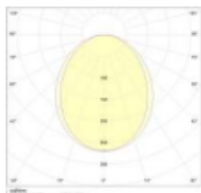

ISO 9001

ISO 14001

ISO 27001

ISO 45001

ISO 37001

ISO 50001

Romania Office & Production:

Aeroportului no.141 Street, Mogosoaia, Ilfov, PO 077135

www.exeholding.com; office@exeholding.com; Phone: +40 722 241 231