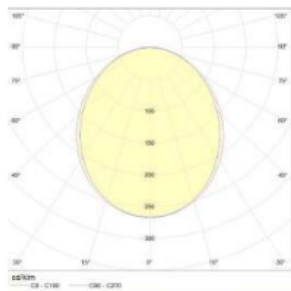

EXE GREEN HOLDING

ENERGY EFFICIENCY SOLUTIONS

LINIAR LED EXE-P-ES-IP40

DATE ELECTRICE

Voltage [V]	220-240
Frecventa [Hz]	50/60
Sursa	LED
Power factor PF	>0.9
CRI [RA]	>80
Optica	120°
Optional	dimabil/kit de emergenta

DATE TEHNICE

Montaj	APLICAT/SUSPENDAT
Material	ALUMINIU
Finisaj	ALB/NEGRU/RAL
Factor protectie [IP]	IP40
Factor protectie [IK]	IK08
Temperatura	5°C ... +30°C
Durata medie [h]	60000

MODELE

Cod	Descriere
EXE-P-ES-8W-IP40	EXE LINIAR LED 8W, 620LM, 2700/6500K, 165X418X37 mm, IP40
EXE-P-ES-14W-IP40	EXE LINIAR LED 14W, 1235LM, 2700/6500K, 165X699X37 mm, IP40
EXE-P-ES-21W-IP40	EXE LINIAR LED 21W, 1855LM, 2700/6500K, 165X980X37 mm, IP40
EXE-P-ES-26W-IP40	EXE LINIAR LED 26W, 2470LM, 2700/6500K, 165X1260X37 mm, IP40
EXE-P-ES-33W-IP40	EXE LINIAR LED 33W, 3090LM, 2700/6500K, 165X1540X37 mm, IP40