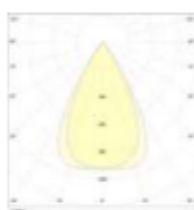

50° Light Beam

ISO 9001

ISO 14001

ISO 27001

ISO 45001

ISO 37001

ISO 50001

Romania Office & Production:

Aeroportului no.141 Street, Mogosoaia, Ilfov, PO 077135

www.exeholding.com; office@exeholding.com; Phone: +40 722 241 231