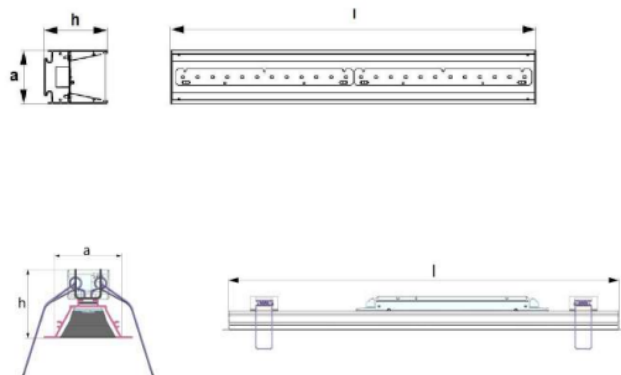

EXE GREEN HOLDING

ENERGY EFFICIENCY SOLUTIONS

LINIAR LED EXE-P-EDDI-IP40

DATE ELECTRICE

Voltage [V]	220-240
Frecventa [Hz]	50/60
Sursa	LED
Power factor PF	>0.9
CRI [RA]	>80
Optica	50/80°
UGR	<19
Optional	dimabil/kit emergenta

DATE TEHNICE

Montaj	APLICAT/SUSPENDAT/ INCASTRAT
Material	ALUMINIU
Finisaj	ALB/NEGRU/RAL
Factor protectie [IP]	IP40
Factor protectie [IK]	IK08
Temperatura	5°C ... +30°C
Durata medie [h]	60000

Romania Office & Production:

Aeroportului no.141 Street, Mogosoaia, Ilfov, PO 077135
www.exeholding.com; office@exeholding.com; Phone: +40 722 241 231