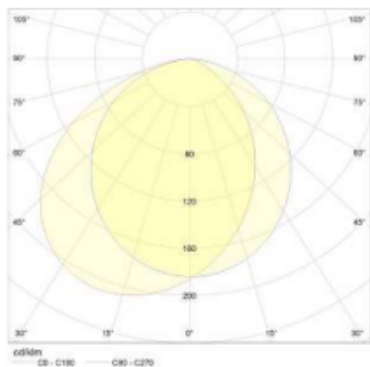

EXE GREEN HOLDING

ENERGY EFFICIENCY SOLUTIONS

EXE-P-AS-33W-IP40	EXE LINIAR LED 33W, 2375LM, 2700/6500K, 63X1415X93 mm, IP40
EXE-P-AS-51W-IP40	EXE LINIAR LED 51W, 3575LM, 2700/6500K, 63X1415X93 mm, IP40
EXE-P-AS-39W-IP40	EXE LINIAR LED 39W, 2850LM, 2700/6500K, 63X1695X93 mm, IP40
EXE-P-AS-61W-IP40	EXE LINIAR LED 61W, 4290LM, 2700/6500K, 63X1695X93 mm, IP40
EXE-P-AS-47W-IP40	EXE LINIAR LED 47W, 4290LM, 2700/6500K, 63X1976X93 mm, IP40
EXE-P-AS-70W-IP40	EXE LINIAR LED 70W, 5005LM, 2700/6500K, 63X1976X93 mm, IP40
EXE-P-AS-53W-IP40	EXE LINIAR LED 53W, 3800LM, 2700/6500K, 63X2256X93 mm, IP40
EXE-P-AS-60W-IP40	EXE LINIAR LED 60W, 4275LM, 2700/6500K, 63X2537X93 mm, IP40
EXE-P-AS-66W-IP40	EXE LINIAR LED 66W, 4750LM, 2700/6500K, 63X2817X93 mm, IP40

ISO 9001

ISO 14001

ISO 27001

ISO 45001

ISO 37001

ISO 50001

Romania Office & Production:

Aeroportului no.141 Street, Mogosoaia, Ilfov, PO 077135

www.exeholding.com; office@exeholding.com; Phone: +40 722 241 231