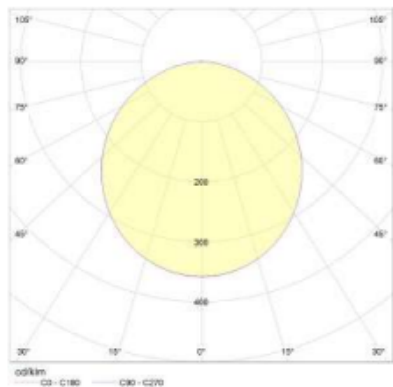

Romania Office & Production:

Aeroportului no.141 Street, Mogosoaia, Ilfov, PO 077135
www.exeholding.com; office@exeholding.com; Phone: +40 722 241 231

EXE GREEN HOLDING

ENERGY EFFICIENCY SOLUTIONS

EXE-P-SFD-19W-IP40	EXE DOWNLIGHT LED 19W, 1580LM, 2700/6500K, D: 192 mm, H:55 mm, IP40
EXE-P-SFD-27W-IP40	EXE DOWNLIGHT LED 27W, 2020LM, 2700/6500K, D: 192 mm, H:55 mm, IP40
EXE-P-SFD-19W-IP40	EXE DOWNLIGHT LED 19W, 1600LM, 2700/6500K, D: 227 mm, H:58 mm, IP40
EXE-P-SFD-27W-IP40	EXE DOWNLIGHT LED 27W, 2040LM, 2700/6500K, D: 227 mm, H:58 mm, IP40
EXE-P-SFD-30W-IP40	EXE DOWNLIGHT LED 30W, 2625LM, 2700/6500K, D: 227 mm, H:58 mm, IP40