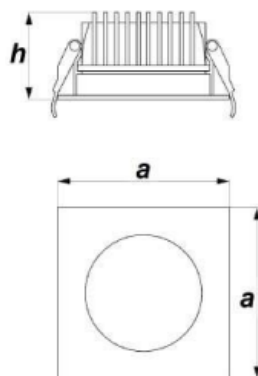

EXE GREEN HOLDING

ENERGY EFFICIENCY SOLUTIONS

DOWNLIGHT LED EXE-P-SFD-IP40

DATE ELECTRICE

Voltage [V]	220-240
Frecventa [Hz]	50/60
Sursa	LED
Power factor PF	>0.9
CRI [RA]	>80
Optica	120°
Optional	dimabil/kit de emergenta

DATE TEHNICE

Montaj	INCASTRAT
Material	ALUMINIU
Finisaj	ALB
Factor protectie [IP]	IP40
Factor protectie [IK]	IK09
Temperatura	5°C ... +30°C
Durata medie [h]	60000

MODELE

Cod	Desscriere
EXE-P-SFD-9W-IP40	EXE DOWNLIGHT LED 9W, 780LM, 2700/6500K, D: 97 mm, H:55 mm, IP40
EXE-P-SFD-10W-IP40	EXE DOWNLIGHT LED 10W, 850LM, 2700/6500K, D: 117 mm, H:50 mm, IP40
EXE-P-SFD-14W-IP40	EXE DOWNLIGHT LED 14W, 1200LM, 2700/6500K, D: 117 mm, H:50 mm, IP40
EXE-P-SFD-11W-IP40	EXE DOWNLIGHT LED 11W, 950LM, 2700/6500K, D: 147 mm, H:55 mm, IP40
EXE-P-SFD-15W-IP40	EXE DOWNLIGHT LED 15W, 1300LM, 2700/6500K, D: 147 mm, H:55 mm, IP40
EXE-P-SFD-11W-IP40	EXE DOWNLIGHT LED 11W, 970LM, 2700/6500K, D: 175 mm, H:58 mm, IP40
EXE-P-SFD-15W-IP40	EXE DOWNLIGHT LED 15W, 1320LM, 2700/6500K, D: 175 mm, H:58 mm, IP40

Romania Office & Production:

Aeroportului no.141 Street, Mogosoaia, Ilfov, PO 077135
www.exeholding.com; office@exeholding.com; Phone: +40 722 241 231