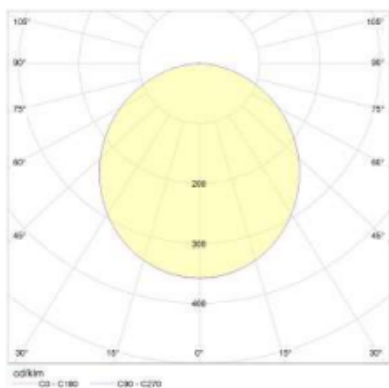

Romania Office & Production:

Aeroportului no.141 Street, Mogosoaia, Ilfov, PO 077135
www.exeholding.com; office@exeholding.com; Phone: +40 722 241 231

EXE GREEN HOLDING

ENERGY EFFICIENCY SOLUTIONS

EXE-P-SFB-19W-IP40	EXE DOWNLIGHT LED 19W, 1580LM, 2700/6500K, D: 192 mm, H:85 mm, IP40
EXE-P-SFB-27W-IP40	EXE DOWNLIGHT LED 27W, 2020LM, 2700/6500K, D: 192 mm, H:85 mm, IP40
EXE-P-SFB-19W-IP40	EXE DOWNLIGHT LED 19W, 1600LM, 2700/6500K, D: 227 mm, H:85 mm, IP40
EXE-P-SFB-27W-IP40	EXE DOWNLIGHT LED 27W, 2040LM, 2700/6500K, D: 227 mm, H:85 mm, IP40
EXE-P-SFB-30W-IP40	EXE DOWNLIGHT LED 30W, 2625LM, 2700/6500K, D: 227 mm, H:85 mm, IP40