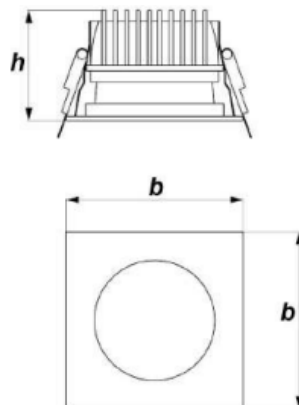

EXE GREEN HOLDING

ENERGY EFFICIENCY SOLUTIONS

DOWNLIGHT LED EXE-P-SFB-IP40

DATE ELECTRICE

Voltage [V]	220-240
Frecventa [Hz]	50/60
Sursa	LED
Power factor PF	>0.9
CRI [RA]	>80
Optica	120°
Optional	dimabil/kit de emergenta

DATE TEHNICE

Montaj	INCASTRAT
Material	ALUMINIU
Finisaj	ALB
Factor protectie [IP]	IP40
Factor protectie [IK]	IK09
Temperatura	5°C ... +30°C
Durata medie [h]	60000

MODELE

Cod	Descriere
EXE-P-SFB-9W-IP40	EXE DOWNLIGHT LED 9W, 780LM, 2700/6500K, D: 97 mm, H:70 mm, IP40
EXE-P-SFB-10W-IP40	EXE DOWNLIGHT LED 10W, 850LM, 2700/6500K, D: 117 mm, H:70 mm, IP40
EXE-P-SFB-14W-IP40	EXE DOWNLIGHT LED 14W, 1200LM, 2700/6500K, D: 117 mm, H:70 mm, IP40
EXE-P-SFB-11W-IP40	EXE DOWNLIGHT LED 11W, 950LM, 2700/6500K, D: 147 mm, H:75 mm, IP40
EXE-P-SFB-15W-IP40	EXE DOWNLIGHT LED 15W, 1300LM, 2700/6500K, D: 147 mm, H:75 mm, IP40
EXE-P-SFB-11W-IP40	EXE DOWNLIGHT LED 11W, 970LM, 2700/6500K, D: 175 mm, H:85 mm, IP40
EXE-P-SFB-15W-IP40	EXE DOWNLIGHT LED 15W, 1320LM, 2700/6500K, D: 175 mm, H:85 mm, IP40

Romania Office & Production:

Aeroportului no.141 Street, Mogosoaia, Ilfov, PO 077135
www.exeholding.com; office@exeholding.com; Phone: +40 722 241 231