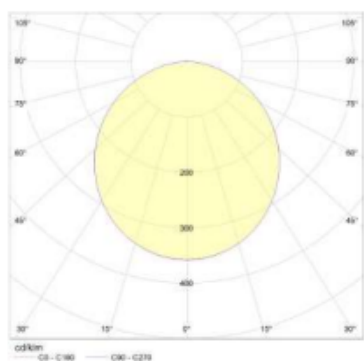

Romania Office & Production:

Aeroportului no.141 Street, Mogosoaia, Ilfov, PO 077135
www.exeholding.com; office@exeholding.com; Phone: +40 722 241 231

EXE GREEN HOLDING

ENERGY EFFICIENCY SOLUTIONS

EXE-P-SDO-19W-IP40	EXE DOWNLIGHT LED 19W, 1580LM, 2700/6500K, D: 192 mm, H: 55mm, IP40
EXE-P-SDO-27W-IP40	EXE DOWNLIGHT LED 27W, 2020LM, 2700/6500K, D: 192 mm, H: 55mm, IP40
EXE-P-SDO-19W-IP40	EXE DOWNLIGHT LED 19W, 1600LM, 2700/6500K, D: 227 mm, H: 58mm, IP40
EXE-P-SDO-27W-IP40	EXE DOWNLIGHT LED 27W, 2040LM, 2700/6500K, D: 227 mm, H: 58mm, IP40
EXE-P-SDO-30W-IP40	EXE DOWNLIGHT LED 30W, 2625LM, 2700/6500K, D: 227 mm, H: 58mm, IP40