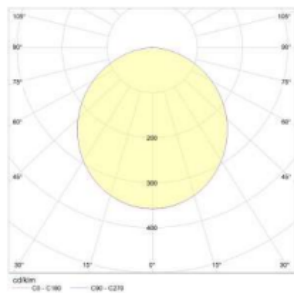

### MODELE

Cod	Descriere
EXE-P-SD-10W-IP40	EXE DOWNLIGHT LED 10W, 505LM, 2700/6500K, D: 128 mm, H: 25 mm, IP40
EXE-P-SD-11W-IP40	EXE DOWNLIGHT LED 11W, 580LM, 2700/6500K, D: 150 mm, H: 25 mm, IP40
EXE-P-SD-15W-IP40	EXE DOWNLIGHT LED 15W, 765LM, 2700/6500K, D: 150 mm, H: 25 mm, IP40
EXE-P-SD-19W-IP40	EXE DOWNLIGHT LED 19W, 1035LM, 2700/6500K, D: 200 mm, H: 25 mm, IP40
EXE-P-SD-27W-IP40	EXE DOWNLIGHT LED 27W, 1380LM, 2700/6500K, D: 200 mm, H: 25 mm, IP40