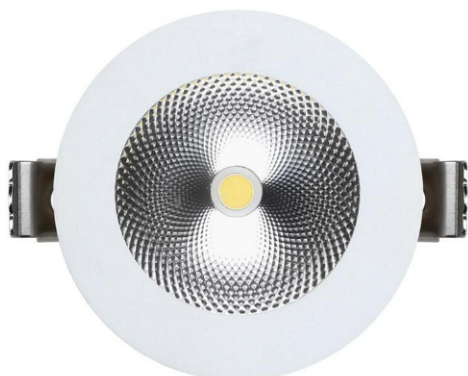

EXE GREEN HOLDING

ENERGY EFFICIENCY SOLUTIONS

DOWNLIGHT LED EXE-P-RSC-IP40

DATE ELECTRICE

Voltage [V]	220-240
Frecventa [Hz]	50/60
Sursa	LED
Power factor PF	>0.9
CRI [RA]	>80
Optica	120°
Optional	dimabil/kit de emergenta

DATE TEHNICE

Montaj	INCASTRAT
Material	ALUMINIU
Finisaj	ALB
Factor protectie [IP]	IP40
Factor protectie [IK]	IK09
Temperatura	5°C ... +30°C
Durata medie [h]	60000

MODELE

Cod	Descriere
EXE-P-RSC-10W-IP40	EXE DOWNLIGHT LED 10W, 1000LM, 2700/6500K, D: 97mm, H: 55mm, IP40
EXE-P-RSC-10W-IP40	EXE DOWNLIGHT LED 10W, 1170LM, 2700/6500K, D: 117mm, H: 50mm, IP40
EXE-P-RSC-15W-IP40	EXE DOWNLIGHT LED 15W, 1520LM, 2700/6500K, D: 117mm, H: 50mm, IP40
EXE-P-RSC-10W-IP40	EXE DOWNLIGHT LED 10W, 1170LM, 2700/6500K, D: 147mm, H: 55mm, IP40
EXE-P-RSC-14W-IP40	EXE DOWNLIGHT LED 14W, 1920LM, 2700/6500K, D: 147mm, H: 55mm, IP40
EXE-P-RSC-21W-IP40	EXE DOWNLIGHT LED 21W, 2620LM, 2700/6500K, D: 147mm, H: 55mm, IP40
EXE-P-RSC-14W-IP40	EXE DOWNLIGHT LED 14W, 2000LM, 2700/6500K, D: 192mm, H: 55mm, IP40

Romania Office & Production:

Aeroportului no.141 Street, Mogosoaia, Ilfov, PO 077135
www.exeholding.com; office@exeholding.com; Phone: +40 722 241 231

EXE GREEN HOLDING

ENERGY EFFICIENCY SOLUTIONS

EXE-P-RSC-21W-IP40	EXE DOWNLIGHT LED 21W, 2700LM, 2700/6500K, D: 192mm, H: 55mm, IP40
EXE-P-RSC-29W-IP40	EXE DOWNLIGHT LED 29W, 3400LM, 2700/6500K, D: 192mm, H: 55mm, IP40
EXE-P-RSC-14W-IP40	EXE DOWNLIGHT LED 14W, 2100LM, 2700/6500K, D: 227mm, H: 55mm, IP40
EXE-P-RSC-21W-IP40	EXE DOWNLIGHT LED 21W, 2800LM, 2700/6500K, D: 227mm, H: 55mm, IP40
EXE-P-RSC-29W-IP40	EXE DOWNLIGHT LED 29W, 3500LM, 2700/6500K, D: 227mm, H: 55mm, IP40