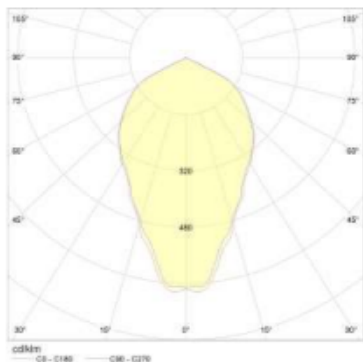

EXE GREEN HOLDING

ENERGY EFFICIENCY SOLUTIONS

EXE-P-RSC-21W-IP40	EXE DOWNLIGHT LED 21W, 2700LM, 2700/6500K, D: 192mm, H: 55mm, IP40
EXE-P-RSC-29W-IP40	EXE DOWNLIGHT LED 29W, 3400LM, 2700/6500K, D: 192mm, H: 55mm, IP40
EXE-P-RSC-14W-IP40	EXE DOWNLIGHT LED 14W, 2100LM, 2700/6500K, D: 227mm, H: 55mm, IP40
EXE-P-RSC-21W-IP40	EXE DOWNLIGHT LED 21W, 2800LM, 2700/6500K, D: 227mm, H: 55mm, IP40
EXE-P-RSC-29W-IP40	EXE DOWNLIGHT LED 29W, 3500LM, 2700/6500K, D: 227mm, H: 55mm, IP40

ISO 9001

ISO 14001

ISO 27001

ISO 45001

ISO 37001

ISO 50001

Romania Office & Production:

Aeroportului no.141 Street, Mogoșoaia, Ilfov, PO 077135
www.exeholding.com; office@exeholding.com; Phone: +40 722 241 231