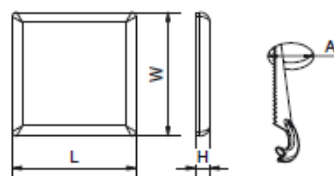

EXE GREEN HOLDING

ENERGY EFFICIENCY SOLUTIONS

DOWNLIGHT LED EXE-GT-SO-IP54

DATE ELECTRICE

Voltage [V]	176-264
Frecventa [Hz]	50/60
Sursa	LED
Power factor PF	>0.5
CRI [RA]	>80
Optica	120°

DATE TEHNICE

Montaj	INCASTRAT
Material	PC
Finisaj	ALB
Factor protectie [IP]	IP54
Factor protectie [IK]	IK08
Temperatura	5°C ... +30°C
Durata medie [h]	25000

MODELE

Cod	Descriere
EXE-GT-SO-12W-IP54	EXE DOWNLIGHT LED 12W, 1200LM, 4000K, 120X120X20 mm, IP54
EXE-GT-SO-18W-IP54	EXE DOWNLIGHT LED 18W, 1800LM, 4000K, 170X170X20 mm, IP54
EXE-GT-SO-24W-IP54	EXE DOWNLIGHT LED 24W, 2400LM, 4000K, 225X225X20 mm, IP54

Romania Office & Production:

Aeroportului no.141 Street, Mogosoaia, Ilfov, PO 077135
www.exeholding.com; office@exeholding.com; Phone: +40 722 241 231