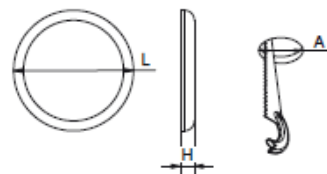

EXE GREEN HOLDING

ENERGY EFFICIENCY SOLUTIONS

DOWNLIGHT LED EXE-GT-S-IP54

DATE ELECTRICE

Voltage [V]	176-264
Frecventa [Hz]	50/60
Sursa	LED
Power factor PF	>0.5
CRI [RA]	>80
Optica	120°

DATE TEHNICE

Montaj	INCASTRAT
Material	PC
Finisaj	ALB
Factor protectie [IP]	IP54
Factor protectie [IK]	IK08
Temperatura	5°C ... +30°C
Durata medie [h]	25000

MODELE

Cod	Descriere
EXE-GT-S-12W-IP54	EXE DOWNLIGHT LED 12W, 1200LM, 4000K, ø120X28 mm, IP54
EXE-GT-S-18W-IP54	EXE DOWNLIGHT LED 18W, 1800LM, 4000K, ø170X28 mm, IP54
EXE-GT-S-24W-IP54	EXE DOWNLIGHT LED 24W, 2400LM, 4000K, ø225X28 mm, IP54

Romania Office & Production:

Aeroportului no.141 Street, Mogosoaia, Ilfov, PO 077135
www.exeholding.com; office@exeholding.com; Phone: +40 722 241 231