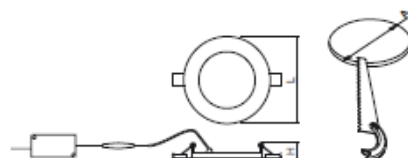

EXE GREEN HOLDING

ENERGY EFFICIENCY SOLUTIONS

DOWNLIGHT LED EXE-GT-OR

DATE ELECTRICE

Voltage [V]	220-240
Frecventa [Hz]	50/60
Sursa	LED
Power factor PF	>0.5
CRI [RA]	>80
Optica	120°

DATE TEHNICE

Montaj	INCASTRAT
Material	ALUMINIU
Finisaj	ALB
Factor protectie [IP]	IP44
Factor protectie [IK]	IK09
Temperatura	5°C ... +30°C
Durata medie [h]	40000

MODELE

Cod	Descriere
EXE-GT-OR-7W-IP20/44	EXE DOWNLIGHT LED 7W, 560LM, 3000/4000K, ø120X32 mm, IP20
EXE-GT-OR-13W-IP20/44	EXE DOWNLIGHT LED 13W, 1020LM, 3000/4000K, ø170X32 mm, IP20
EXE-GT-OR-19W-IP20/44	EXE DOWNLIGHT LED 19W, 1520LM, 3000/4000K, ø224X32 mm, IP20
EXE-GT-OR-24W-IP20/44	EXE DOWNLIGHT LED 24W, 2000LM, 3000/4000K, ø303X32 mm, IP20