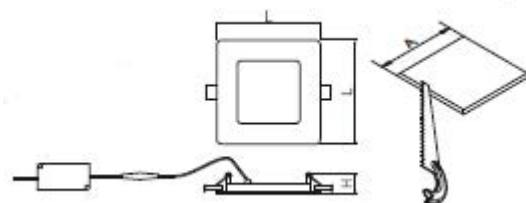

EXE GREEN HOLDING

ENERGY EFFICIENCY SOLUTIONS

DOWNLIGHT LED EXE-GT-MP

DATE ELECTRICE

Voltage [V]	220-240
Frecventa [Hz]	50/60
Sursa	LED
Power factor PF	>0.5
CRI [RA]	>80
Optica	120°

DATE TEHNICE

Montaj	INCASTRAT
Material	ALUMINIU
Finisaj	ALB
Factor protectie [IP]	IP20/44
Factor protectie [IK]	IK09
Temperatura	5°C ... +30°C
Durata medie [h]	40000

MODELE

Cod	Descriere
EXE-GT-MP-3W-IP20/44	EXE DOWNLIGHT LED 3W, 200LM, 3000/4000K, 86X22 mm, IP20/44
EXE-GT-MP-7W-IP20/44	EXE DOWNLIGHT LED 7W, 560LM, 3000/4000K, 120X22 mm, IP20/44
EXE-GT-MP-13W-IP20/44	EXE DOWNLIGHT LED 13W, 1020LM, 3000/4000K, 170X22 mm, IP20/44
EXE-GT-MP-19W-IP20/44	EXE DOWNLIGHT LED 19W, 1520LM, 3000/4000K, 224X22 mm, IP20/44
EXE-GT-MP-24W-IP20/44	EXE DOWNLIGHT LED 24W, 2000LM, 3000/4000K, 300X22 mm, IP20/44