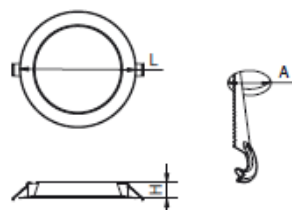

EXE GREEN HOLDING

ENERGY EFFICIENCY SOLUTIONS

DOWNLIGHT LED EXE-GT-L2-IP54

DATE ELECTRICE

Voltage [V]	220-240
Frecventa [Hz]	50/60
Sursa	LED
Power factor PF	>0.5
CRI [RA]	>80
Optica	120°

DATE TEHNICE

Montaj	INCASTRAT
Material	PC
Finisaj	ALB
Factor protectie [IP]	IP54
Factor protectie [IK]	IK06
Temperatura	5°C ... +30°C
Durata medie [h]	25000

MODELE

Cod	Descriere
EXE-GT-L2-3W-IP54	EXE DOWNLIGHT LED 3W, 240LM, 4000K, ø90X24 mm, IP54
EXE-GT-L2-6W-IP54	EXE DOWNLIGHT LED 6W, 480LM, 4000K, ø90X24 mm, IP54
EXE-GT-L2-15W-IP54	EXE DOWNLIGHT LED 15W, 1200LM, 4000K, ø150X24 mm, IP54
EXE-GT-L2-24W-IP54	EXE DOWNLIGHT LED 24W, 1920LM, 4000K, ø225X24 mm, IP54

ISO 9001

ISO 14001

ISO 27001

ISO 45001

ISO 37001

ISO 50001

Romania Office & Production:

Aeroportului no.141 Street, Mogosoaia, Ilfov, PO 077135

www.exeholding.com; office@exeholding.com; Phone: +40 722 241 231