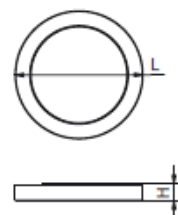

EXE GREEN HOLDING

ENERGY EFFICIENCY SOLUTIONS

DOWNLIGHT LED EXE-GT-L-IP54

DATE ELECTRICE

Voltage [V]	176-264
Frecventa [Hz]	50/60
Sursa	LED
Power factor PF	>0.5
CRI [RA]	>80
Optica	120°

DATE TEHNICE

Montaj	APLICAT
Material	ALUMINIU
Finisaj	ALB
Factor protectie [IP]	IP54
Factor protectie [IK]	IK06
Temperatura	5°C ... +30°C
Durata medie [h]	25000

MODELE

Cod	Descriere
EXE-GT-L-6W-IP54	EXE DOWNLIGHT LED 6W, 480LM, 4000K, ø120X28 mm, IP54
EXE-GT-L-12W-IP54	EXE DOWNLIGHT LED 12W, 960LM, 4000K, ø170X28 mm, IP54
EXE-GT-L-24W-IP54	EXE DOWNLIGHT LED 24W, 1920LM, 4000K, ø225X28 mm, IP54