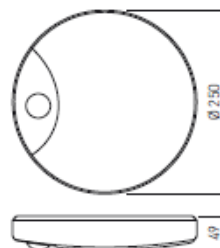

EXE GREEN HOLDING

ENERGY EFFICIENCY SOLUTIONS

APLICA LED EXE-GT-LO-IP44

DATE ELECTRICE

Voltage [V]	220-240
Frecventa [Hz]	50/60
Sursa	LED
Power factor PF	>0.5
CRI [RA]	>80
Optica	270°

DATE TEHNICE

Montaj	APLICAT
Material	PLASTIC
Finisaj	ALB
Factor protectie [IP]	IP44
Factor protectie [IK]	IK08
Temperatura	5°C ... +30°C
Durata medie [h]	40000

MODELE

Cod	Descriere
EXE-GT-LO-16W-IP44	EXE APLICA LED, 16W, 1200LM, 4000K, ø250X49 mm, IP44, CU SENZOR DE MISCARE

Romania Office & Production:

Aeroportului no.141 Street, Mogosoaia, Ilfov, PO 077135
www.exeholding.com; office@exeholding.com; Phone: +40 722 241 231