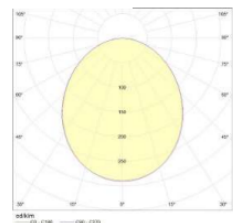

EXE GREEN HOLDING

ENERGY EFFICIENCY SOLUTIONS

OVAL LED EXE-P-GO-IP40

DATE ELECTRICE

Voltage [V]	220-240
Frecventa [Hz]	50/60
Sursa	LED
Power factor PF	>0.9
CRI [RA]	>80
Optica	120°
Optional	dimabil/kit emergenta

DATE TEHNICE

Montaj	SUSPENDAT
Material	ALUMINIU
Finisaj	ALB/NEGRU/RAL
Factor protectie [IP]	IP40
Factor protectie [IK]	IK08
Temperatura	5°C ... +30°C
Durata medie [h]	60000

MODELE

Cod	Descriere
EXE-P-GO-53W-IP40	EXE OVAL LED 53W, 5170LM, 2700/6500K, 447X1010X73 mm, IP40
EXE-P-GO-80W-IP40	EXE OVAL LED 80W, 7780LM, 2700/6500K, 447X1010X73 mm, IP40
EXE-P-GO-66W-IP40	EXE OVAL LED 66W, 6460LM, 2700/6500K, 447X1290X73 mm, IP40
EXE-P-GO-100W-IP40	EXE OVAL LED 100W, 9725LM, 2700/6500K, 447X1290X73 mm, IP40
EXE-P-GO-79W-IP40	EXE OVAL LED 79W, 7755LM, 2700/6500K, 447X1571X73 mm, IP40
EXE-P-GO-120W-IP40	EXE OVAL LED 120W, 11670LM, 2700/6500K, 447X1571X73 mm, IP40
EXE-P-GO-92W-IP40	EXE OVAL LED 92W, 9045LM, 2700/6500K, 447X1851X73 mm, IP40
EXE-P-GO-140W-IP40	EXE OVAL LED 140W, 13615LM, 2700/6500K, 447X1851X73 mm, IP40