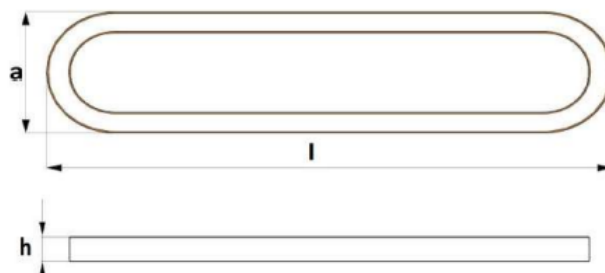

EXE GREEN HOLDING

ENERGY EFFICIENCY SOLUTIONS

OVAL LED EXE-P-GO-IP40

DATE ELECTRICE

Voltage [V]	220-240
Frecventa [Hz]	50/60
Sursa	LED
Power factor PF	>0.9
CRI [RA]	>80
Optica	120°
Optional	dimabil/kit emergenta

DATE TEHNICE

Montaj	SUSPENDAT
Material	ALUMINIU
Finisaj	ALB/NEGRU/RAL
Factor protectie [IP]	IP40
Factor protectie [IK]	IK08
Temperatura	5°C ... +30°C
Durata medie [h]	60000

MODELE

Cod	Descriere
EXE-P-GO-53W-IP40	EXE OVAL LED 53W, 5170LM, 2700/6500K, 447X1010X73 mm, IP40
EXE-P-GO-80W-IP40	EXE OVAL LED 80W, 7780LM, 2700/6500K, 447X1010X73 mm, IP40
EXE-P-GO-66W-IP40	EXE OVAL LED 66W, 6460LM, 2700/6500K, 447X1290X73 mm, IP40
EXE-P-GO-100W-IP40	EXE OVAL LED 100W, 9725LM, 2700/6500K, 447X1290X73 mm, IP40
EXE-P-GO-79W-IP40	EXE OVAL LED 79W, 7755LM, 2700/6500K, 447X1571X73 mm, IP40
EXE-P-GO-120W-IP40	EXE OVAL LED 120W, 11670LM, 2700/6500K, 447X1571X73 mm, IP40
EXE-P-GO-92W-IP40	EXE OVAL LED 92W, 9045LM, 2700/6500K, 447X1851X73 mm, IP40
EXE-P-GO-140W-IP40	EXE OVAL LED 140W, 13615LM, 2700/6500K, 447X1851X73 mm, IP40