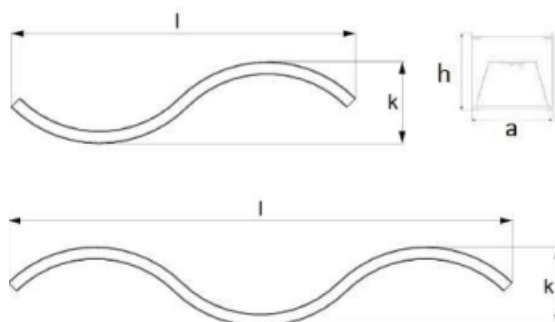

EXE GREEN HOLDING

ENERGY EFFICIENCY SOLUTIONS

LINIAR LED EXE-P-GSV-IP40

DATE ELECTRICE

Voltage [V]	220-240
Frecventa [Hz]	50/60
Sursa	LED
Power factor PF	>0.9
CRI [RA]	>80
Optica	120°

DATE TEHNICE

Montaj	APLICAT
Material	ALUMINIU
Finisaj	ALB/NEGRU/RAL
Factor protectie [IP]	IP40
Factor protectie [IK]	IK08
Temperatura	5°C ... +30°C
Durata medie [h]	60000

MODELE

Cod	Descriere
EXE-P-GSV-18W-IP40	EXE LINIAR LED 18W, 1560LM, 2700/6500K, 79X1570X82 mm, IP40
EXE-P-GSV-27W-IP40	EXE LINIAR LED 27W, 2340LM, 2700/6500K, 79X1570X82 mm, IP40
EXE-P-GSV-27W-IP40	EXE LINIAR LED 27W, 2340LM, 2700/6500K, 79X2360X82 mm, IP40
EXE-P-GSV-40W-IP40	EXE LINIAR LED 40W, 3510LM, 2700/6500K, 79X2360X82 mm, IP40
EXE-P-GSV-24W-IP40	EXE LINIAR LED 24W, 2080LM, 2700/6500K, 79X2070X82 mm, IP40
EXE-P-GSV-36W-IP40	EXE LINIAR LED 36W, 3120LM, 2700/6500K, 79X2070X82 mm, IP40
EXE-P-GSV-36W-IP40	EXE LINIAR LED 36W, 3120LM, 2700/6500K, 79X3095X82 mm, IP40
EXE-P-GSV-54W-IP40	EXE LINIAR LED 54W, 4680LM, 2700/6500K, 79X3095X82 mm, IP40
EXE-P-GSV-30W-IP40	EXE LINIAR LED 30W, 2600LM, 2700/6500K, 79X2620X82 mm, IP40
EXE-P-GSV-45W-IP40	EXE LINIAR LED 45W, 3900LM, 2700/6500K, 79X2620X82 mm, IP40