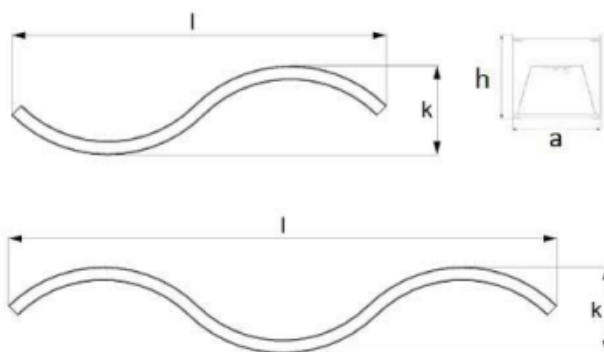

EXE GREEN HOLDING

ENERGY EFFICIENCY SOLUTIONS

LINIAR LED EXE-P-GS-IP40

DATE ELECTRICE

Voltage [V]	220-240
Frecventa [Hz]	50/60
Sursa	LED
Power factor PF	>0.9
CRI [RA]	>80
Optica	120°
Optional	dimabil/kit emergenta

DATE TEHNICE

Montaj	APLICAT
Material	ALUMINIU
Finisaj	ALB/NEGRU/RAL
Factor protectie [IP]	IP40
Factor protectie [IK]	IK08
Temperatura	5°C ... +30°C
Durata medie [h]	60000

MODELE

Cod	Descriere
EXE-P-GS-39W-IP40	EXE LINIAR LED 39W, 3880LM, 2700/6500K, 79X1570X73 mm, IP40
EXE-P-GS-61W-IP40	EXE LINIAR LED 61W, 5835LM, 2700/6500K, 79X1570X73 mm, IP40
EXE-P-GS-60W-IP40	EXE LINIAR LED 60W, 5815LM, 2700/6500K, 79X2360X73 mm, IP40
EXE-P-GS-90W-IP40	EXE LINIAR LED 90W, 8755LM, 2700/6500K, 79X2360X73 mm, IP40
EXE-P-GS-53W-IP40	EXE LINIAR LED 53W, 5170LM, 2700/6500K, 79X2070X73 mm, IP40
EXE-P-GS-80W-IP40	EXE LINIAR LED 80W, 7780LM, 2700/6500K, 79X2070X73 mm, IP40
EXE-P-GS-79W-IP40	EXE LINIAR LED 79W, 7755LM, 2700/6500K, 79X495X73 mm, IP40
EXE-P-GS-120W-IP40	EXE LINIAR LED 120W, 11670LM, 2700/6500K, 79X3095X73 mm, IP40
EXE-P-GS-66W-IP40	EXE LINIAR LED 66W, 6460LM, 2700/6500K, 79X2620X73 mm, IP40
EXE-P-GS-100W-IP40	EXE LINIAR LED 100W, 9725LM, 2700/6500K, 79X2620X73 mm, IP40