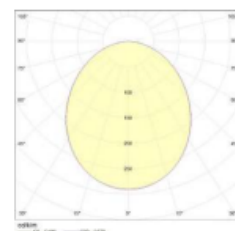

### MODELE

Cod	Descriere
EXE-P-GL-14W-IP40	EXE LINIAR LED 14W, 1295LM, 2700/6500K, 90X598X73 mm, IP40
EXE-P-GL-21W-IP40	EXE LINIAR LED 21W, 1945LM, 2700/6500K, 90X598X73 mm, IP40
EXE-P-GL-21W-IP40	EXE LINIAR LED 21W, 1940LM, 2700/6500K, 90X879X73 mm, IP40
EXE-P-GL-30W-IP40	EXE LINIAR LED 30W, 2920LM, 2700/6500K, 90X879X73 mm, IP40
EXE-P-GL-26W-IP40	EXE LINIAR LED 26W, 2585LM, 2700/6500K, 90X1159X73 mm, IP40
EXE-P-GL-41W-IP40	EXE LINIAR LED 41W, 3890LM, 2700/6500K, 90X1159X73 mm, IP40
EXE-P-GL-33W-IP40	EXE LINIAR LED 33W, 3230LM, 2700/6500K, 90X1440X73 mm, IP40
EXE-P-GL-51W-IP40	EXE LINIAR LED 51W, 4865LM, 2700/6500K, 90X1440X73 mm, IP40