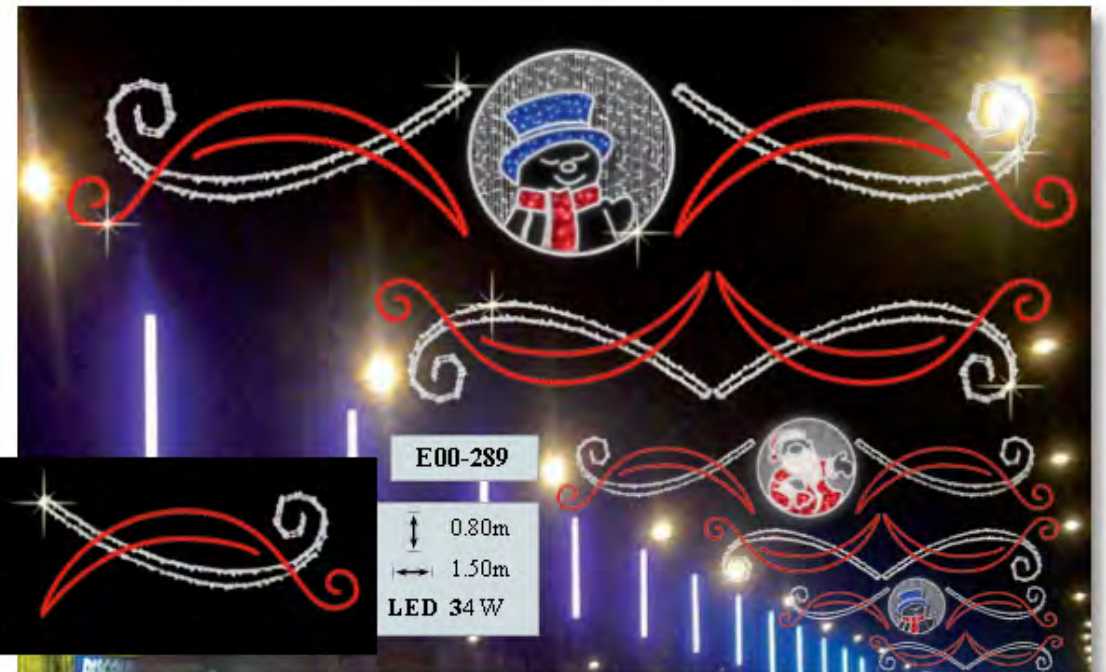

↑ 2.05m ↔ 1.20m LED 128W

E10-398

↑ 2.20m ↔ 1.25m LED 135W

E10-178

↓ 0.60m
 ↔ 2.60m
 LED 49 W

E10-201

↑ 1.95m ↔ 1.25m LED 128 W

E10-399

↑ 2.20m ↔ 1.25m LED 123W

2.E12-114
 ↓ 1.50m
 ← 5.00m
 LED 238W

2.E12-323
 ↓ 1.30m
 ← 5.00m
 LED 232 W

2.E12-325
 ↓ 1.30m
 ← 5.00m
 LED 232 W

2.E12-108
 ↓ 1.30m
 ← 5.40m
 LED 272 W

Merry Christmas ...

2.E02-450
 ↑ 1.80m
 ↔ 6.00m
 LED 289 W

2.E12-106
 ↑ 1.50m
 ↔ 5.00m
 LED 328 W

2.E12-324
 ↑ 1.70m
 ↔ 6.00m
 LED 560 W

2.E12-104
 ↑ 1.40m
 ↔ 5.00m
 LED 376 W

Merry Christmas ...

E12-324-E
Φ 1.30m / 80 W

E12-320-E
Φ 1.30m / 66 W

E12-323-E
Φ 1.30m / 74 W

E12-325-E
Φ 1.30m / 72 W

E10-178

↓ 0.60m
→ 2.60m
LED 49 W

Merry Christmas ...

E02-198

↑ 1.80m → 0.90m LED 68W

E12-198-L

↑ 2.00m → 1.00m LED 99W