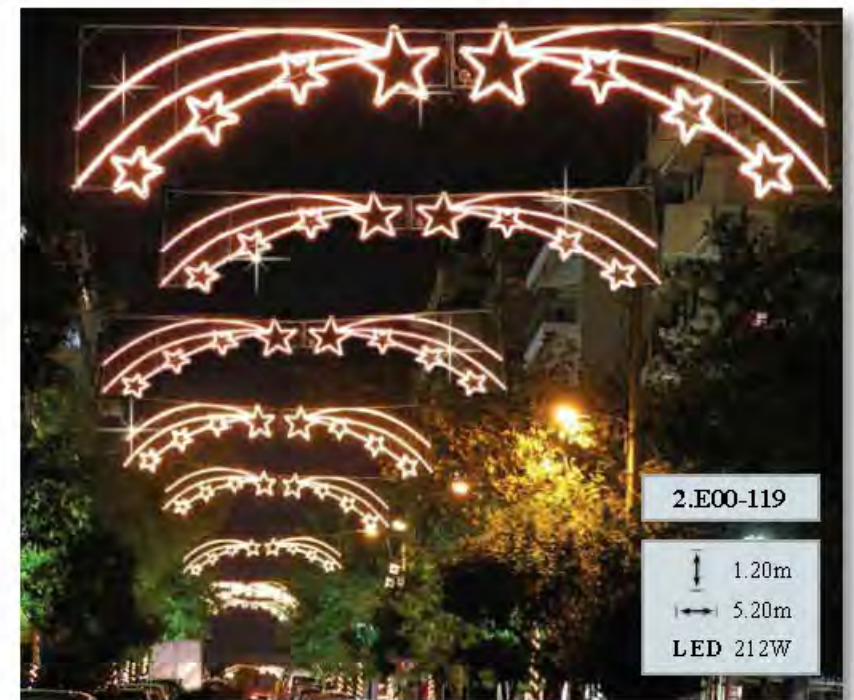

2.E00-139
 ↓ 1.20m
 ↔ 5.00m
 LED 144W

2.E12-127
 ↓ 1.20m
 → 5.00m
LED 284W

2.E02-127
 ↓ 1.20m
 → 5.00m
LED 248W

2.E12-129
 ↓ 0.80m
 → 5.00m
LED 164W

2.E10-120
 ↓ 1.20m
 → 5.20m
LED 240W

2.E12-119
 ↓ 1.20m
 → 5.20m
LED 284W