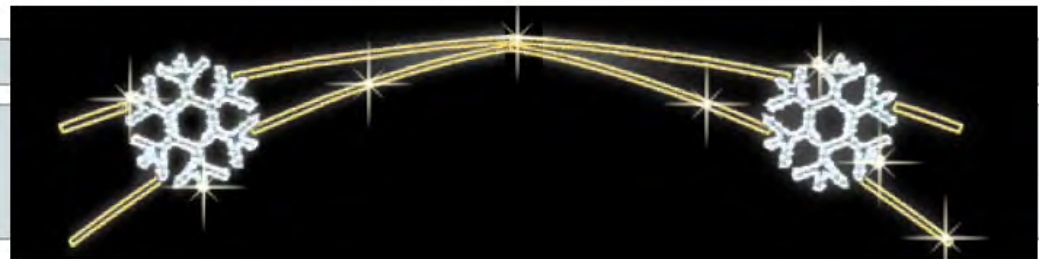

2.E02-118
 ↑ 0.90m
 ↔ 4.50m
 LED 216 W

2.E02-117-P
 ↑ 1.00m
 ↔ 4.00m
 LED 154 W

2.E12-116
 ↑ 1.20m
 ↔ 4.50m
 LED 256 W

2.E00-143
 ↓ 1.20m
 ⇄ 5.00m
 LED 136W

2.E00-144
 ↓ 1.20m
 ⇄ 4.00m
 LED 135W

2.E00-129
 ↓ 1.30m
 ⇄ 4.00m
 LED 240W