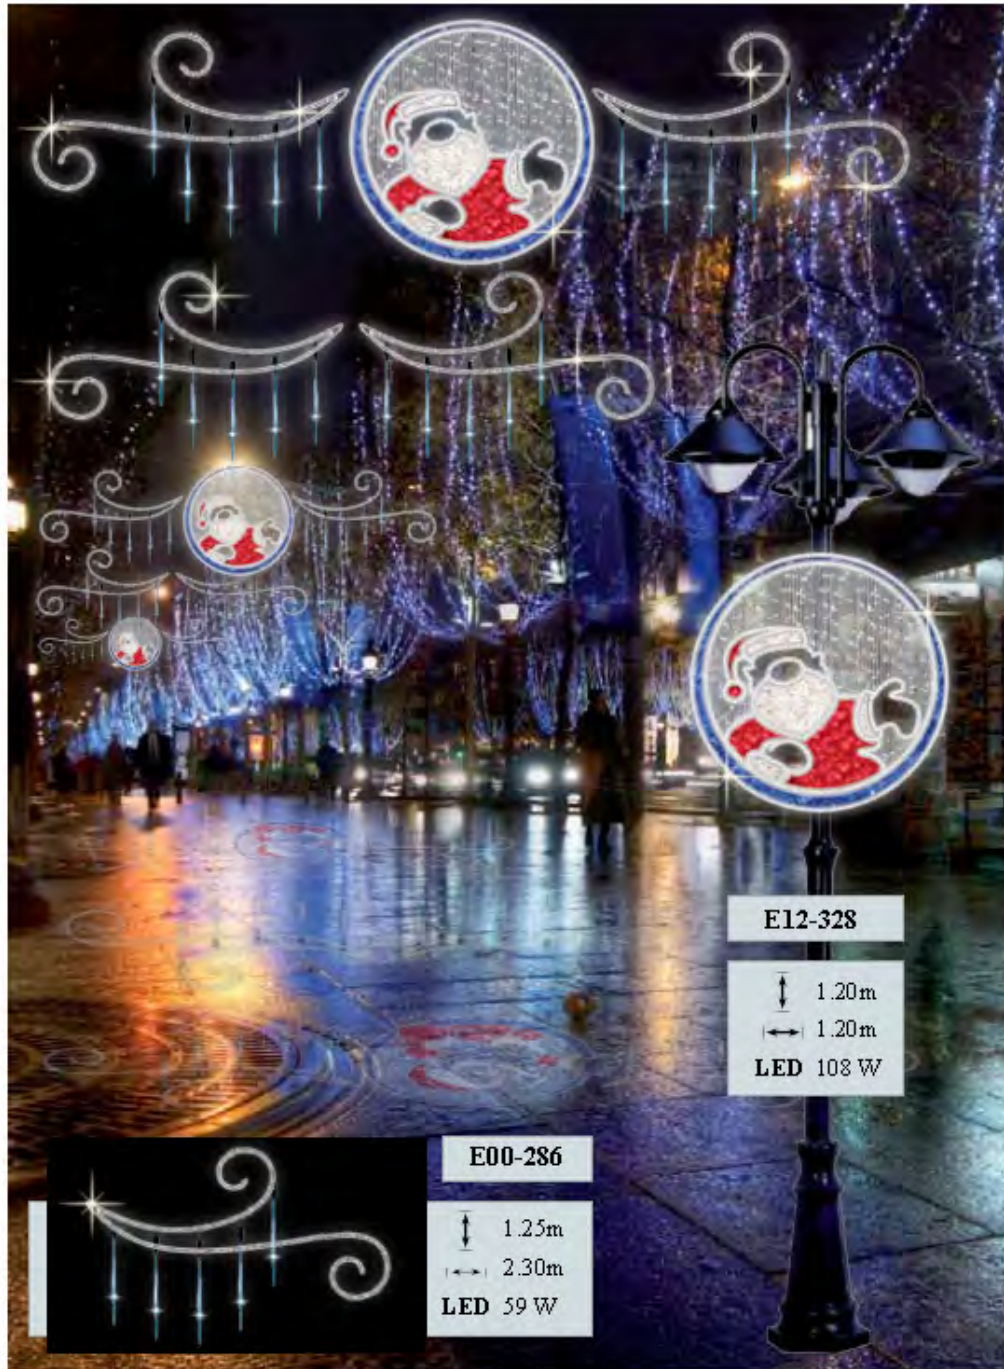

↑ 2.05m ↔ 1.20m LED 128W

E10-398

↑ 2.20m ↔ 1.25m LED 135W

E10-178

↓ 0.60m
 ↔ 2.60m
 LED 49 W

E10-201

↑ 1.95m ↔ 1.25m LED 128 W

E10-399

↑ 2.20m ↔ 1.25m LED 123W

2.E12-114
 ↓ 1.50m
 ← 5.00m
 LED 238W

2.E12-323
 ↓ 1.30m
 ← 5.00m
 LED 232 W

2.E12-325
 ↓ 1.30m
 ← 5.00m
 LED 232 W

2.E12-108
 ↓ 1.30m
 ← 5.40m
 LED 272 W

Merry Christmas ...

2.E02-450
 ↑ 1.80m
 ↔ 6.00m
 LED 289 W

2.E12-106
 ↑ 1.50m
 ↔ 5.00m
 LED 328 W

2.E12-324
 ↑ 1.70m
 ↔ 6.00m
 LED 560 W

2.E12-104
 ↑ 1.40m
 ↔ 5.00m
 LED 376 W

Merry Christmas ...

E12-324-E
Φ 1.30m / 80 W

E12-320-E
Φ 1.30m / 66 W

E12-323-E
Φ 1.30m / 74 W

E12-325-E
Φ 1.30m / 72 W

E10-178

↓ 0.60m
→ 2.60m
LED 49 W

Merry Christmas ...

E02-198

↑ 1.80m → 0.90m LED 68W

E12-198-L

↑ 2.00m → 1.00m LED 99W