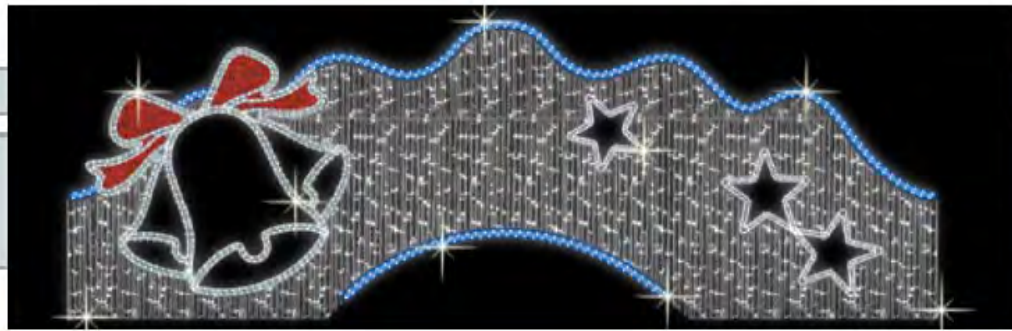

↑ 2.20m ↔ 1.25m LED 123W

2.E12-114
 ↓ 1.50m
 ← 5.00m
 LED 238W

2.E12-323
 ↓ 1.30m
 ← 5.00m
 LED 232 W

2.E12-325
 ↓ 1.30m
 ← 5.00m
 LED 232 W

2.E12-108
 ↓ 1.30m
 ← 5.40m
 LED 272 W

Merry Christmas ...

2.E02-450
 ↑ 1.80m
 ↔ 6.00m
 LED 289 W