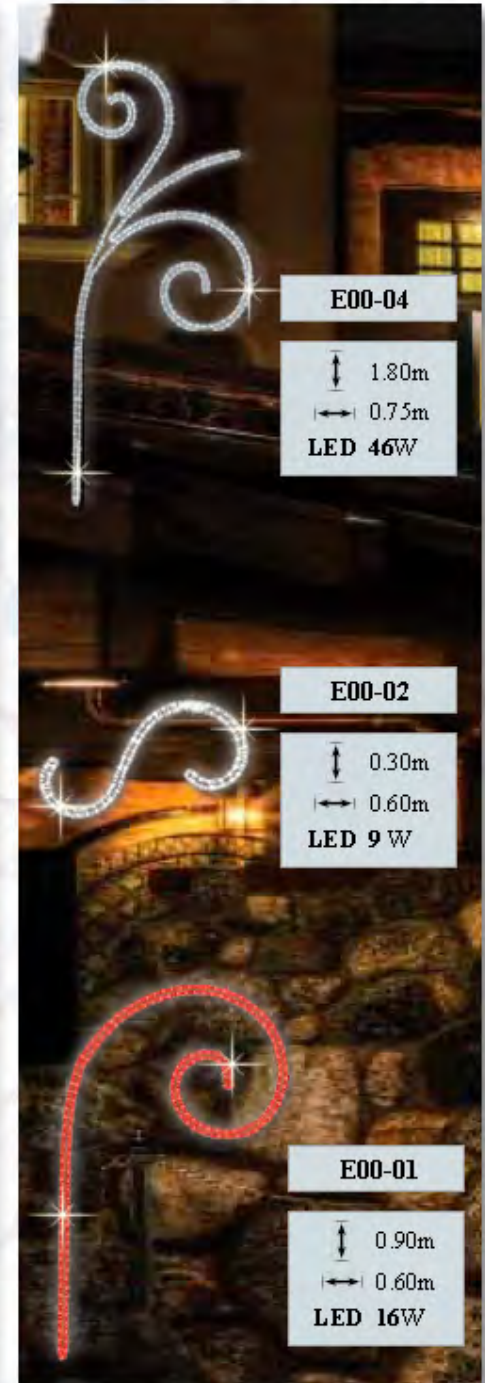

E00-295

↑ 1.10m / 0.70m
 ↔ 1.10m / 0.70m
LED 50W / 35W

1.40m 1.40m LED 85 W

1.40m 1.40m LED 85 W

E02-330
 ↑ 2.00m
 ↔ 0.90m
LED 63W

E10-330
 ↑ 2.00m
 ↔ 0.90m
LED 72W

E12-234
 ↑ 1.20m
 ↔ 0.90m
LED 108 W

E12-236
 ↑ 0.95m
 ↔ 0.90m
LED 72 W

E10-239
 ↑ 1.20m
 ↔ 0.90m
LED 48W

E00-164

↑ 1.30m ↔ 1.30m LED 86W

E10-161

↑ 0.50m ↔ 0.50m LED 14W
 ↑ 0.70m ↔ 0.70m LED 27W
 ↑ 1.20m ↔ 1.20m LED 63W

E00-165

↑ 1.40m ↔ 1.40m LED 110W

E00-166

↑ 1.15m ↔ 1.10m LED 58W

2.E10-165

↑ 1.00m
 ↔ 5.00m
 LED 262 W

2.E10-164

↑ 1.00m
 ↔ 5.00m
 LED 226 W

E10-167 / E00-167

↑ 1.20m ↔ 0.90m LED 47W
 ↑ 1.20m ↔ 0.90m LED 38W

E10-168 / E00-168

↑ 1.16m ↔ 1.26m LED 47W
 ↑ 1.16m ↔ 1.26m LED 38W

E00-169

↑ 1.00m ↔ 1.00m LED 46W
 ↑ 0.60m ↔ 0.60m LED 28W

E02-173
 ↓ 0.90m
 ↔ 0.65m
LED 38W

E00-174
 ↓ 1.20m
 ↔ 0.80m
LED 56W

E00-193
 ↓ 0.65m
 ↔ 0.65m
LED 34W