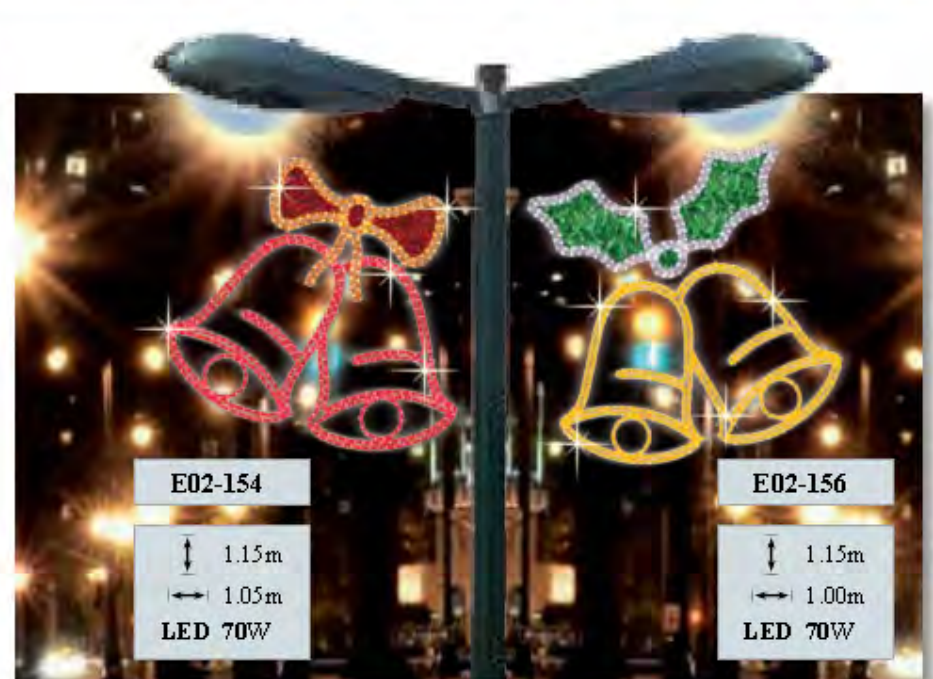

E02-133
 ↓ 1.40m ↔ 0.80m **LED 62 W**

2.E00-131
 ↓ 1.10m
 ↔ 4.00m
LED 182W

2.E12-240

↑ 1.25m ↔ 5.00m LED 274W

E12-240

↑ 2.65m
↔ 1.00m
LED 103W

Merry Christmas ...

2.E10-720/B
 ↓ 1.25m
 ↔ 6.00m
LED 203W

E12-265
 ↓ 2.00m
 ↔ 0.80m
LED 122W

2.E12-265
 ↓ 0.80m
 ↔ 4.20m
LED 244W

↑ 1.10m → 0.90m LED 36W

↑ 1.30m → 1.10m LED 98W

↑ 1.40m → 0.45m LED 54W

↑ 2.10m → 1.00m LED 110W

↑ 1.40m → 0.60m LED 78W

Merry Christmas ...

E02-222
 ↑ 1.80m
 ↔ 1.40m
 LED 140W

E00-153

↑ 1.00m ↔ 1.15m LED 72W

E02-152

↑ 1.15m ↔ 0.85m LED 70W

E02-150

↑ 1.90m ↔ 1.10m LED 110W

E12-151

1.00m ↔ 1.00m LED 92W

E02-329
 ↑ 1.80m
 ↔ 1.40m
 LED 70W

"Christmas" Collection ...

... Joyeux Noël ...

*Silent Night ...
Holly Night...*

3.E12-644
↓ 3.00m
↔ 1.60 x 1.00m
LED 499 W

E10-202

↓ 1.50m ↔ 1.20m **LED 100W**