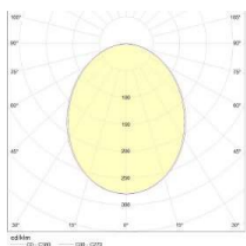

MODELE

Cod	Descriere
EXE-P-VY-39W-IP40	EXE CORP DE ILUMINAT LED 39W, 3880LM, 2700/6500K, 870X994X90 mm, IP40
EXE-P-VY-60W-IP40	EXE CORP DE ILUMINAT LED 60W, 5815LM, 2700/6500K, 1267X1472X90 mm, IP40
EXE-P-VY-79W-IP40	EXE CORP DE ILUMINAT LED 79W, 7755LM, 2700/6500K, 1663X1951X90 mm, IP40
EXE-P-VY-99W-IP40	EXE CORP DE ILUMINAT LED 99W, 9690LM, 2700/6500K, 2060X2430X90 mm, IP40