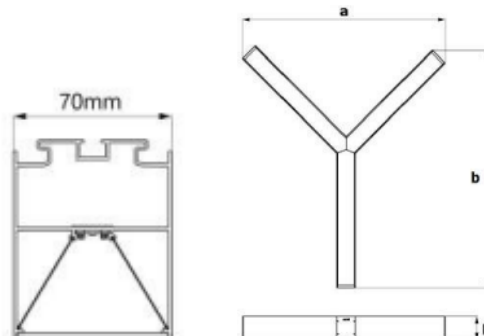

CORP DE ILUMINAT LED EXE-P-VY-IP40