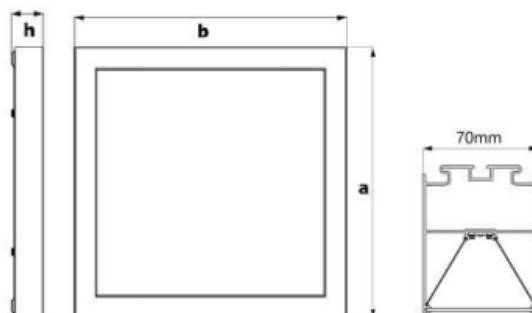

CORP DE ILUMINAT LED EXE-P-VS-IP40

DATE ELECTRICE

Voltage [V]	220-240
Frecventa [Hz]	50/60
Sursa	LED
Power factor PF	>0.9
CRI [RA]	>80
Optica	120°
Optional	dimabil/kit emergenta

DATE TEHNICE

Montaj	APLICAT/SUSPENDAT
Material	ALUMINIU
Finisaj	ALB/NEGRU/RAL
Factor protectie [IP]	IP40
Factor protectie [IK]	IK08
Temperatura	5°C ... +30°C
Durata medie [h]	60000

MODELE

Cod	Descriere
EXE-P-VS-53W-IP40	EXE CORP DE ILUMINAT LED 53W, 4790LM, 2700/6500K, 640X640X99mm, IP40
EXE-P-VS-79W-IP40	EXE CORP DE ILUMINAT LED 79W, 7185LM, 2700/6500K, 921X921X99mm, IP40
EXE-P-VS-105W-IP40	EXE CORP DE ILUMINAT LED 105W, 9580LM, 2700/6500K, 1201X1201X99mm, IP40
EXE-P-VS-132W-IP40	EXE CORP DE ILUMINAT LED 132W, 11970LM, 2700/6500K, 1482X1482X99mm, IP40
EXE-P-VS-158W-IP40	EXE CORP DE ILUMINAT LED 158W, 14365LM, 2700/6500K, 1763X1763X99mm, IP40
EXE-P-VS-205W-IP40	EXE CORP DE ILUMINAT LED 205W, 19155LM, 2700/6500K, 2325X2325X99mm, IP40
EXE-P-VS-66W-IP40	EXE CORP DE ILUMINAT LED 66W, 5985LM, 2700/6500K, 640X921X99mm, IP40
EXE-P-VS-79W-IP40	EXE CORP DE ILUMINAT LED 79W, 7185LM, 2700/6500K, 640X1201X99mm, IP40

Romania Office & Production:

Aeroportului no.141 Street, Mogosoaia, Ilfov, PO 077135
www.exeholding.com; office@exeholding.com; Phone: +40 722 241 231