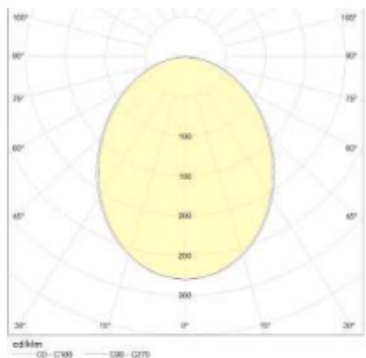

EXE GREEN HOLDING

ENERGY EFFICIENCY SOLUTIONS

EXE-P-VS-92W-IP40	EXE CORP DE ILUMINAT LED 92W, 8380LM, 2700/6500K, 921X1201X99mm, IP40
EXE-P-VS-105W-IP40	EXE CORP DE ILUMINAT LED 105W, 9580LM, 2700/6500K, 921X1482X99mm, IP40

Romania Office & Production:

Aeroportului no.141 Street, Mogosoaia, Ilfov, PO 077135
www.exeholding.com; office@exeholding.com; Phone: +40 722 241 231