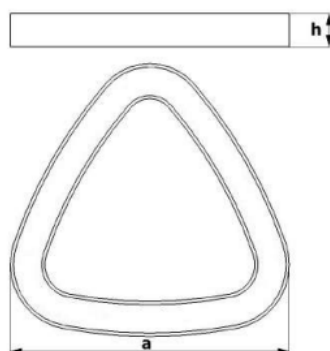

CORP DE ILUMINAT LED EXE-P-GT-IP40

DATE ELECTRICE

Voltage [V]	220-240
Frecventa [Hz]	50/60
Sursa	LED
Power factor PF	>0.9
CRI [RA]	>80
Optica	120°
Optional	dimabil/kit emergenta

DATE TEHNICE

Montaj	SUSPENDAT
Material	ALUMINIU
Finisaj	ALB/NEGRU/RAL
Factor protectie [IP]	IP40
Factor protectie [IK]	IK08
Temperatura	5°C ... +30°C
Durata medie [h]	60000

MODELE

Cod	Descriere
EXE-P-GT-39W-IP40	EXE CORP DE ILUMINAT LED 39W, 3880LM, 2700/6500K, D: 625mm, H:73 mm, IP40
EXE-P-GT-61W-IP40	EXE CORP DE ILUMINAT LED 61W, 5835LM, 2700/6500K, D: 625mm, H:73 mm, IP40
EXE-P-GT-60W-IP40	EXE CORP DE ILUMINAT LED 60W, 5815LM, 2700/6500K, D: 905mm, H:73 mm, IP40
EXE-P-GT-90W-IP40	EXE CORP DE ILUMINAT LED 90W, 8755LM, 2700/6500K, D: 905mm, H:73 mm, IP40
EXE-P-GT-79W-IP40	EXE CORP DE ILUMINAT LED 79W, 7755LM, 2700/6500K, D: 1183mm, H:73 mm, IP40
EXE-P-GT-120W-IP40	EXE CORP DE ILUMINAT LED 120W, 11670LM, 2700/6500K, D: 1183mm, H:73 mm, IP40

Romania Office & Production:

Aeroportului no.141 Street, Mogosoaia, Ilfov, PO 077135
www.exeholding.com; office@exeholding.com; Phone: +40 722 241 231