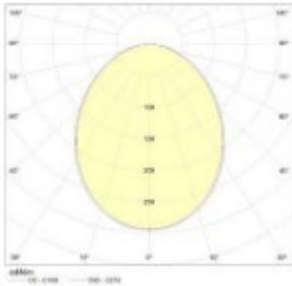

EXE GREEN HOLDING

ENERGY EFFICIENCY SOLUTIONS

EXE-P-GV-72W-IP40	EXE CIRCULAR LED 72W, 6240LM, 2700K/6500K, 79X1500X73 mm, IP40
EXE-P-GV-60W-IP40	EXE CIRCULAR LED 30W, 5200LM, 2700K/6500K, 79X1890X73 mm, IP40
EXE-P-GV-90W-IP40	EXE CIRCULAR LED 90W, 7800LM, 2700K/6500K, 79X1890X73 mm, IP40
EXE-P-GV-66W-IP40	EXE CIRCULAR LED 66W, 5720LM, 2700K/6500K, 79X2070X73 mm, IP40
EXE-P-GV-99W-IP40	EXE CIRCULAR LED 99W, 8580LM, 2700K/6500K, 79X2070X73 mm, IP40
EXE-P-GV-72W-IP40	EXE CIRCULAR LED 72W, 6240LM, 2700K/6500K, 79X2254X73 mm, IP40
EXE-P-GV-108W-IP40	EXE CIRCULAR LED 108W, 9360LM, 2700K/6500K, 79X2254X73 mm, IP40

ISO 9001

ISO 14001

ISO 27001

ISO 45001

ISO 37001

ISO 50001

Romania Office & Production:

Aeroportului no.141 Street, Mogosoia, Ilfov, PO 077135

www.exeholding.com; office@exeholding.com; **Phone:** +40 722 241 231