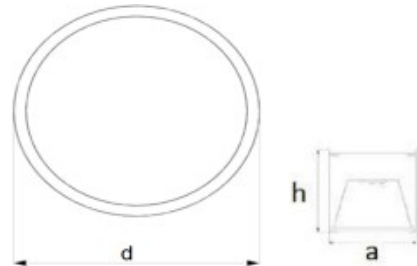

CIRCULAR LED EXE-P-GV-IP40

DATE ELECTRICE

Voltage [V]	220-240
Frecventa [Hz]	50/60
Sursa	LED
Power factor PF	>0.9
CRI [RA]	>80
Optica	120°

DATE TEHNICE

Montaj	SUSPENDAT
Material	ALUMINIU
Finisaj	ALB/NEGRU/RAL
Factor protectie [IP]	IP40
Factor protectie [IK]	IK08
Temperatura	5°C ... +30°C
Durata medie [h]	60000

MODELE

Cod	Descriere
EXE-P-GV-12W-IP40	EXE CIRCULAR LED 12W, 1040LM, 2700K/6500K, 79X447X73 mm, IP40
EXE-P-GV-18W-IP40	EXE CIRCULAR LED 18W, 1560LM, 2700K/6500K, 79X447X73 mm, IP40
EXE-P-GV-18W-IP40	EXE CIRCULAR LED 18W, 1560LM, 2700K/6500K, 79X620X73 mm, IP40
EXE-P-GV-27W-IP40	EXE CIRCULAR LED 27W, 2340LM, 2700K, 6500K, 79X620X73 mm, IP40
EXE-P-GV-24W-IP40	EXE CIRCULAR LED 24W, 2080LM, 2700K/6500K, 79X800X73 mm, IP40
EXE-P-GV-36W-IP40	EXE CIRCULAR LED 36W, 3120LM, 2700K/6500K, 79X800X73 mm, IP40
EXE-P-GV-30W-IP40	EXE CIRCULAR LED 30W, 2600LM, 2700K/6500K, 79X980X73 mm, IP40
EXE-P-GV-45W-IP40	EXE CIRCULAR LED 45W, 3900LM, 2700K/6500K, 79X980X73 mm, IP40
EXE-P-GV-36W-IP40	EXE CIRCULAR LED 36W, 3120LM, 2700K/6500K, 79X1155X73 mm, IP40
EXE-P-GV-54W-IP40	EXE CIRCULAR LED 54W, 4680LM, 2700K/6500K, 79X1155X73 mm, IP40
EXE-P-GV-42W-IP40	EXE CIRCULAR LED 42W, 3640LM, 2700K/6500K, 79X1335X73 mm, IP40
EXE-P-GV-63W-IP40	EXE CIRCULAR LED 63W, 5460LM, 2700K/6500K, 79X1335X73 mm, IP40
EXE-P-GV-48W-IP40	EXE CIRCULAR LED 48W, 4160LM, 2700K/6500K, 79X1500X73 mm, IP40

Romania Office & Production:

Aeroportului no.141 Street, Mogosoaia, Ilfov, PO 077135
www.exeholding.com; office@exeholding.com; Phone: +40 722 241 231