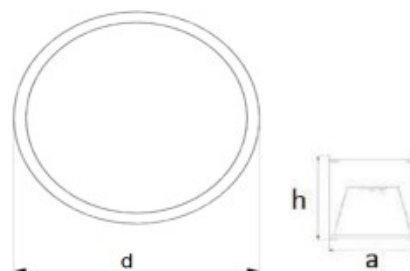

CIRCULAR LED EXE-P-GD-IP40

DATE ELECTRICE

Voltage [V]	220-240
Frecventa [Hz]	50/60
Sursa	LED
Power factor PF	>0.9
CRI [RA]	>80
Optica	120°
Optional	dimabil/kit emergenta

DATE TEHNICE

Montaj	APLICAT
Material	ALUMINIU
Finisaj	ALB/NEGRU/RAL
Factor protectie [IP]	IP40
Factor protectie [IK]	IK08
Temperatura	5°C ... +30°C
Durata medie [h]	60000

MODELE

Cod	Descriere
EXE-P-GD-26W-IP40	EXE CIRCULAR LED 26W, 2585LM, 2700/6500K, 79X447X73 mm, IP40
EXE-P-GD-39W-IP40	EXE CIRCULAR LED 39W, 3880LM, 2700/6500K, 79X620X73 mm, IP40
EXE-P-GD-61W-IP40	EXE CIRCULAR LED 61W, 5835LM, 2700/6500K, 79X620X73 mm, IP40
EXE-P-GD-53W-IP40	EXE CIRCULAR LED 53W, 5170LM, 2700/6500K, 79X800X73 mm, IP40
EXE-P-GD-80W-IP40	EXE CIRCULAR LED 80W, 7780LM, 2700/6500K, 79X800X73 mm, IP40