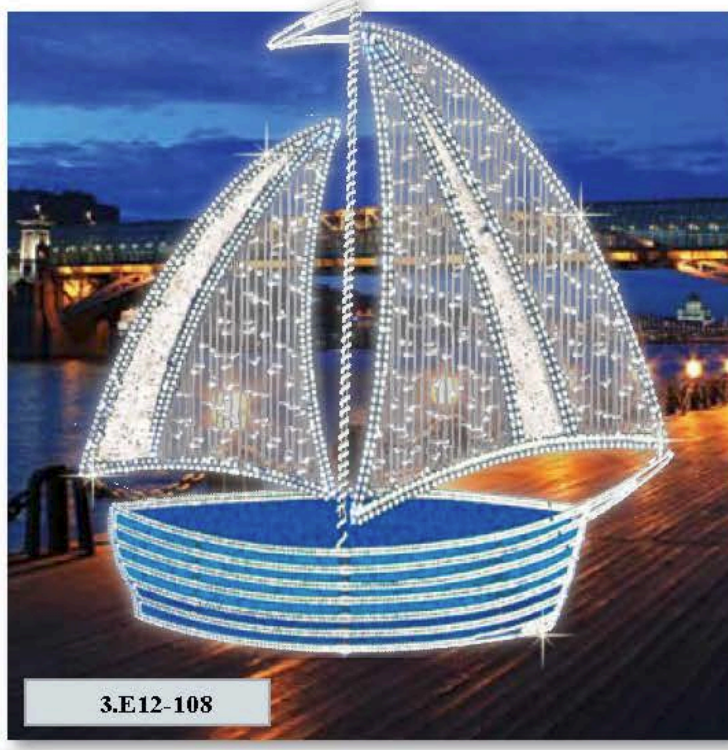

*Christmas
Bells ...
Cloches
de Noël ...*

3.E12-109
 ↑ 1.00m / 2.00m
 ↔ 0.80m / 1.60m
 LED 112W / 224W

3.E12-111
 ↑ 2.40m / 1.30m
 ↔ 0.50m / 0.40m
 LED 115W / 72W

3.E10-648
 ↑ 2.20m
 ↔ 1.10m
 LED 324W

3.E10-50-P
 ↓ 0.50m
 ← 0.50m
LED 27W

E12-701
 ↑ 2.00m
 ↔ 1.90m
 LED 180 W

Fairy Tales ...

CT-400
 H: 4.00m 1.396 LEDs
 LED: 105 W

E12-700
 ↑ 2.00m
 ↔ 1.95m
 LED 226 W

Magic Garden ...

Natural Trees with LED flowers.

PT-400
 H: 4.00m 1.450 LEDs
 LED: 109 W

3.E12-653 | 3.90m — 3.70m LED 740W

Rotating Dolphin Fountain...

E12-653
 ↓ 2.10m
 ← 0.70m
 LED 103 W

Seasonal Decorations ...

2.E10-162
 ↓ 2.30m
 ↔ 2.30m
 LED 162 W

3.E12-106
 ↓ 5.50 / 3.50m
 ↔ 4.80 / 3.00m
 LED 952 / 430 W

E10-703
 ↓ 2.00m ↔ 1.80m LED 84W

3.E12-108

3.E00-121

↑ 4.30m ↔ 2.10m LED 959W
 ↓ 3.50m ↔ 1.50m LED 722W

DIVIDED IN PIECES
DIVISES EN MORCEAUX

3.E12-652

↑ 3.00m
 ↔ 1.90m
 LED 510 W

E12-652