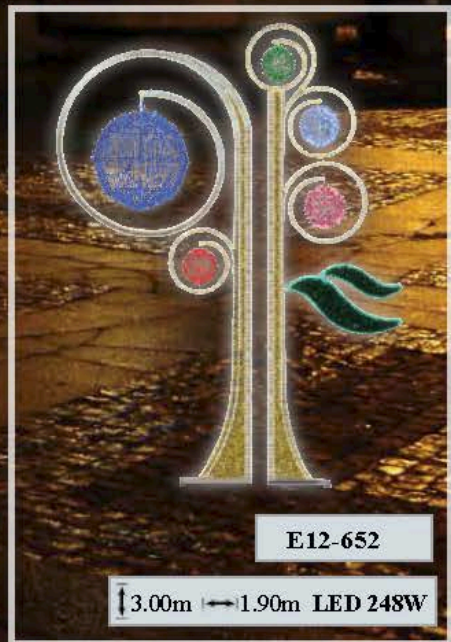

*Christmas
Bells ...
Cloches
de Noël ...*

3.E12-109
 ↑ 1.00m / 2.00m
 ↔ 0.80m / 1.60m
 LED 112W / 224W

3.E12-111
 ↑ 2.40m / 1.30m
 ↔ 0.50m / 0.40m
 LED 115W / 72W

3.E10-648
 ↑ 2.20m
 ↔ 1.10m
 LED 324W

3.E10-50-P
 ↓ 0.50m
 ← 0.50m
LED 27W

3.E12-653 | 3.90m — 3.70m LED 740W

Rotating Dolphin Fountain...

E12-653
 ↓ 2.10m
 ← 0.70m
 LED 103 W

Seasonal Decorations ...

2.E10-162
 ↓ 2.30m
 ↔ 2.30m
 LED 162 W

3.E12-106
 ↓ 5.50 / 3.50m
 ↔ 4.80 / 3.00m
 LED 952 / 430 W

E10-703
 ↓ 2.00m ↔ 1.80m LED 84W

3.E12-108

3.E00-121

↑ 4.30m ↔ 2.10m LED 959W
 ↓ 3.50m ↔ 1.50m LED 722W

DIVIDED IN PIECES
DIVISES EN MORCEAUX

3.E12-652

↑ 3.00m
 ↔ 1.90m
 LED 510 W

E12-652

↑ 3.00m ↔ 1.90m LED 248W