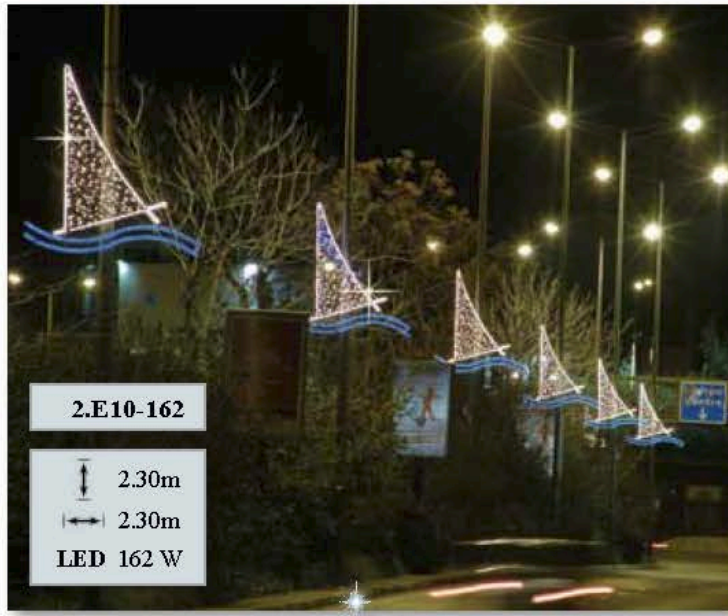

*Christmas
Bells ...
Cloches
de Noël ...*

3.E12-109
 ↑ 1.00m / 2.00m
 ↔ 0.80m / 1.60m
 LED 112W / 224W

3.E12-111
 ↑ 2.40m / 1.30m
 ↔ 0.50m / 0.40m
 LED 115W / 72W

3.E10-648
 ↑ 2.20m
 ↔ 1.10m
 LED 324W

3.E10-50-P
 ↓ 0.50m
 ← 0.50m
LED 27W

E12-701
 ↑ 2.00m
 ↔ 1.90m
 LED 180 W

Fairy Tales ...

CT-400
 H: 4.00m 1.396 LEDs
 LED: 105 W

E12-700
 ↑ 2.00m
 ↔ 1.95m
 LED 226 W

Magic Garden ...

Natural Trees with LED flowers.

PT-400
 H: 4.00m 1.450 LEDs
 LED: 109 W

3.E12-653 | 3.90m — 3.70m LED 740W

Rotating Dolphin Fountain...

E12-653
 ↓ 2.10m
 ← 0.70m
 LED 103 W

Seasonal Decorations ...

2.E10-162
 ↓ 2.30m
 ↔ 2.30m
 LED 162 W

3.E12-106
 ↓ 5.50 / 3.50m
 ↔ 4.80 / 3.00m
 LED 952 / 430 W

E10-703
 ↓ 2.00m ↔ 1.80m LED 84W

3.E12-108

3.E00-121

↑ 4.30m ↔ 2.10m LED 959W
 ↓ 3.50m ↔ 1.50m LED 722W

DIVIDED IN PIECES
DIVISES EN MORCEAUX

3.E12-652

↑ 3.00m
 ↔ 1.90m
 LED 510 W

E12-652