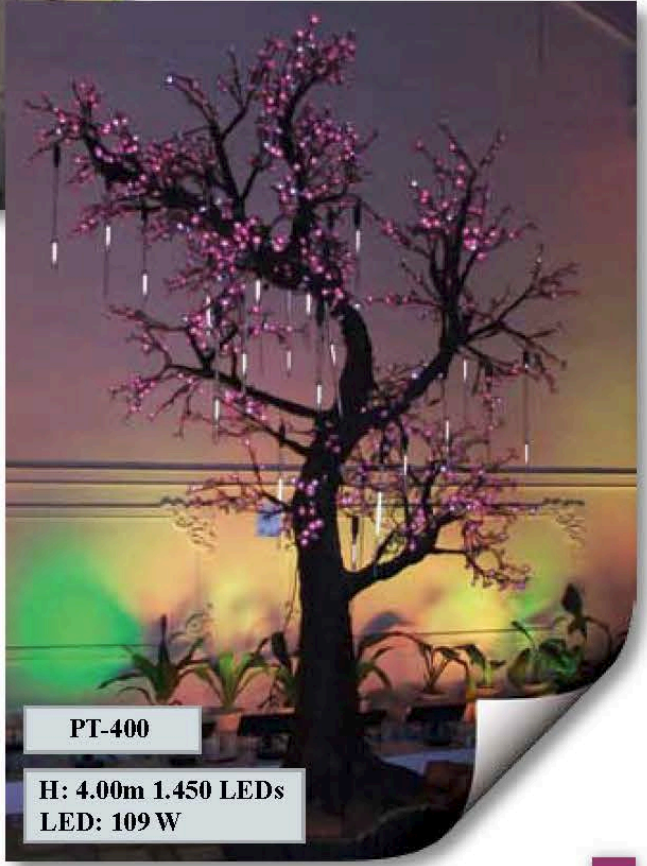

E12-701
 ↑ 2.00m
 ↔ 1.90m
 LED 180 W

Fairy Tales ...

CT-400
 H: 4.00m 1.396 LEDs
 LED: 105 W

E12-700
 ↑ 2.00m
 ↔ 1.95m
 LED 226 W

Magic Garden ...

Natural Trees with LED flowers.

PT-400
 H: 4.00m 1.450 LEDs
 LED: 109 W

3.E12-653 | 3.90m — 3.70m LED 740W

Rotating Dolphin Fountain...

E12-653
 ↓ 2.10m
 ← 0.70m
 LED 103 W

Seasonal Decorations ...

2.E10-162
 ↓ 2.30m
 ↔ 2.30m
 LED 162 W

3.E12-106
 ↓ 5.50 / 3.50m
 ↔ 4.80 / 3.00m
 LED 952 / 430 W