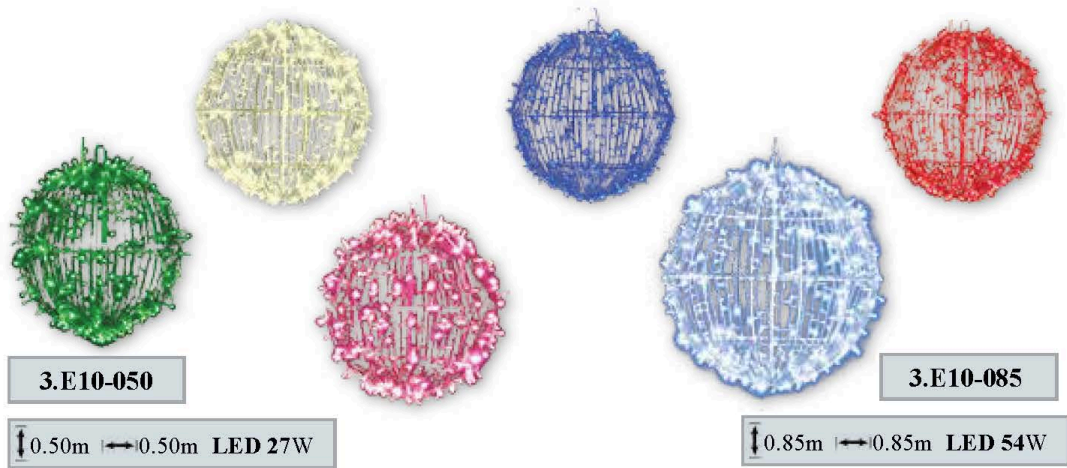

*Christmas
Bells ...
Cloches
de Noël ...*

3.E12-109
 ↑ 1.00m / 2.00m
 ↔ 0.80m / 1.60m
 LED 112W / 224W

3.E12-111
 ↑ 2.40m / 1.30m
 ↔ 0.50m / 0.40m
 LED 115W / 72W

3.E10-648
 ↑ 2.20m
 ↔ 1.10m
 LED 324W

3.E10-50-P
 ↓ 0.50m
 ← 0.50m
LED 27W

3.E10-050
 ↓ 0.50m ← 0.50m **LED 27W**

3.E10-085
 ↓ 0.85m ← 0.85m **LED 54W**

3D Illuminations

DIVIDED IN PIECES WITH EMBODIED FASTENERS

DIVISES EN MORCEAUX AVEC REALISES FIXATIONS

E12-702
↑ 2.00m
↔ 1.30m
LED 168 W

E12-701
 ↑ 2.00m
 ↔ 1.90m
 LED 180 W

Fairy Tales ...

CT-400
 H: 4.00m 1.396 LEDs
 LED: 105 W

E12-700
 ↑ 2.00m
 ↔ 1.95m
 LED 226 W

Magic Garden ...

Natural Trees with LED flowers.

PT-400
 H: 4.00m 1.450 LEDs
 LED: 109 W

E10-703
 ↓ 2.00m ↔ 1.80m LED 84W

3.E12-108

3.E00-121

↑ 4.30m ↔ 2.10m LED 959W
 ↓ 3.50m ↔ 1.50m LED 722W

DIVIDED IN PIECES
DIVISES EN MORCEAUX

3.E12-652

↑ 3.00m
 ↔ 1.90m
 LED 510 W

E12-652