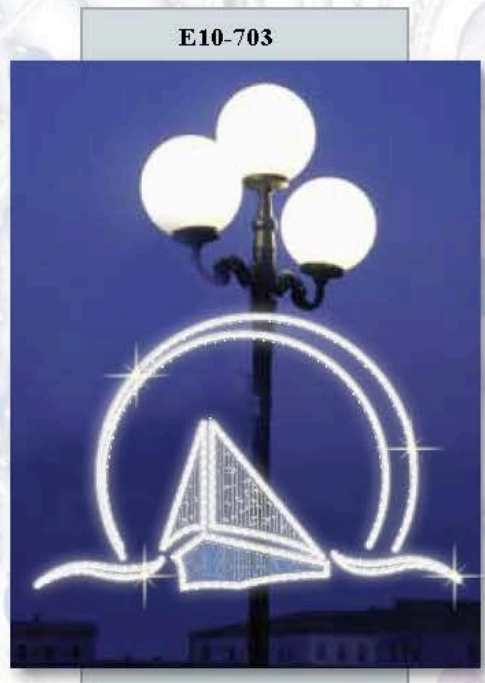

3.E12-653 | 3.90m — 3.70m LED 740W

Rotating Dolphin Fountain...

E12-653
 ↓ 2.10m
 ← 0.70m
 LED 103 W

Seasonal Decorations ...

2.E10-162
 ↓ 2.30m
 ↔ 2.30m
 LED 162 W

3.E12-106
 ↓ 5.50 / 3.50m
 ↔ 4.80 / 3.00m
 LED 952 / 430 W