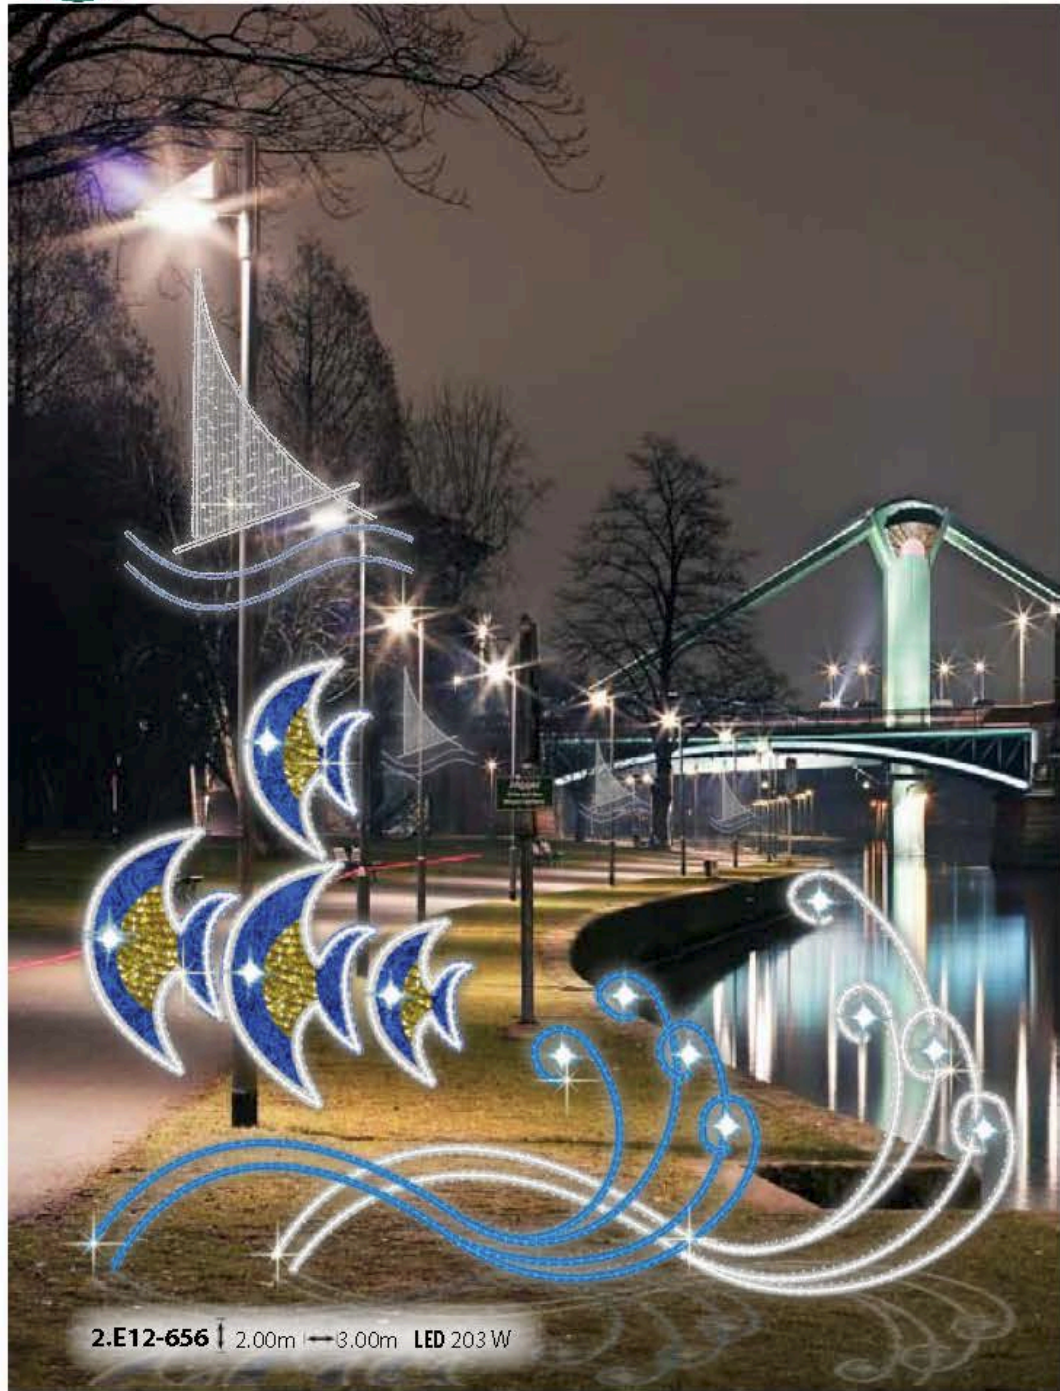

*Christmas
Bells ...
Cloches
de Noël ...*

3.E12-109
 ↑ 1.00m / 2.00m
 ↔ 0.80m / 1.60m
 LED 112W / 224W

3.E12-111
 ↑ 2.40m / 1.30m
 ↔ 0.50m / 0.40m
 LED 115W / 72W

3.E10-648
 ↑ 2.20m
 ↔ 1.10m
 LED 324W

3.E10-50-P
 ↓ 0.50m
 ← 0.50m
LED 27W

E12-701
 ↑ 2.00m
 ↔ 1.90m
 LED 180 W

Fairy Tales ...

CT-400
 H: 4.00m 1.396 LEDs
 LED: 105 W

E12-700
 ↑ 2.00m
 ↔ 1.95m
 LED 226 W

Magic Garden ...

Natural Trees with LED flowers.

PT-400
 H: 4.00m 1.450 LEDs
 LED: 109 W

3.E12-653 | 3.90m — 3.70m LED 740W

Rotating Dolphin Fountain...

E12-653
 ↓ 2.10m
 ← 0.70m
 LED 103 W

Seasonal Decorations ...

2.E10-162
 ↓ 2.30m
 ↔ 2.30m
 LED 162 W

3.E12-106
 ↓ 5.50 / 3.50m
 ↔ 4.80 / 3.00m
 LED 952 / 430 W