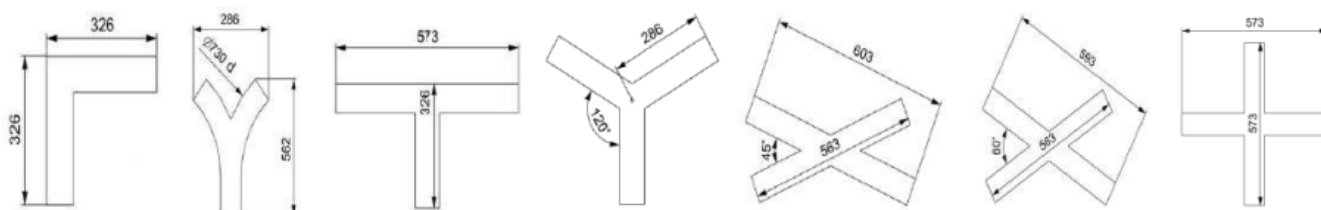

Romania Office & Production:

Aeroportului no.141 Street, Mogosoaia, Ilfov, PO 077135
www.exeholding.com; office@exeholding.com; Phone: +40 722 241 231

EXE GREEN HOLDING

ENERGY EFFICIENCY SOLUTIONS

| | |
|-------------------|--|
| EXE-P-GF-33W-IP40 | EXE LINIAR LED 33W, 3185LM, 2700K/6500K, 79X1890X82 mm, IP40 |
| EXE-P-GF-39W-IP40 | EXE LINIAR LED 39W, 3820LM, 2700K/6500K, 79X2255X82 mm, IP40 |
| EXE-P-GF-47W-IP40 | EXE LINIAR LED 47W, 4455LM, 2700K/6500K, 79X2610X82 mm, IP40 |
| EXE-P-GF-53W-IP40 | EXE LINIAR LED 53W, 5095LM, 2700K/6500K, 79X2950X82 mm, IP40 |
| EXE-P-GF-60W-IP40 | EXE LINIAR LED 60W, 5730LM, 2700K/6500K, 79X3315X82 mm, IP40 |
| EXE-P-GF-66W-IP40 | EXE LINIAR LED 66W, 5730LM, 2700K/6500K, 79X3675X82 mm, IP40 |
| EXE-P-GF-8W-IP40 | EXE LINIAR LED 8W, 640LM, 2700K/6500K, 79X800X82 mm, IP40 |
| EXE-P-GF-14W-IP40 | EXE LINIAR LED 14W, 1275LM, 2700K/6500K, 79X1500X82 mm, IP40 |
| EXE-P-GF-21W-IP40 | EXE LINIAR LED 21W, 1910LM, 2700K/6500K, 79X2255X82 mm, IP40 |
| EXE-P-GF-26W-IP40 | EXE LINIAR LED 26W, 2550LM, 2700K/6500K, 79X2950X82 mm, IP40 |
| EXE-P-GF-33W-IP40 | EXE LINIAR LED 33W, 3190LM, 2700K/6500K, 79X3675X82 mm, IP40 |
| EXE-P-GF-8W-IP40 | EXE LINIAR LED 8W, 640LM, 2700K/6500K, 79X282X82 mm, IP40 |
| EXE-P-GF-14W-IP40 | EXE LINIAR LED 14W, 1275LM, 2700K/6500K, 79X565X82 mm, IP40 |
| EXE-P-GF-21W-IP40 | EXE LINIAR LED 21W, 1910LM, 2700K/6500K, 79X845X82 mm, IP40 |
| EXE-P-GF-26W-IP40 | EXE LINIAR LED 26W, 2550LM, 2700K/6500K, 79X125X82 mm, IP40 |
| EXE-P-GF-33W-IP40 | EXE LINIAR LED 33W, 3185LM, 2700K/6500K, 79X1405X82 mm, IP40 |
| EXE-P-GF-39W-IP40 | EXE LINIAR LED 39W, 3820LM, 2700K/6500K, 79X1685X82 mm, IP40 |
| EXE-P-GF-47W-IP40 | EXE LINIAR LED 47W, 4455LM, 2700K/6500K, 79X1965X82 mm, IP40 |
| EXE-P-GF-53W-IP40 | EXE LINIAR LED 53W, 5095LM, 2700K/6500K, 79X2254X82 mm, IP40 |
| EXE-P-GF-60W-IP40 | EXE LINIAR LED 60W, 5730LM, 2700K/6500K, 79X2525X82 mm, IP40 |
| EXE-P-GF-66W-IP40 | EXE LINIAR LED 66W, 6365LM, 2700K/6500K, 79X2810X82 mm, IP40 |