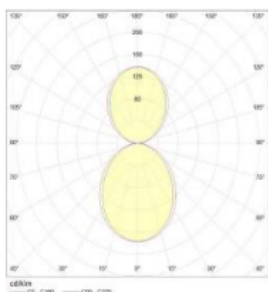

EXE GREEN HOLDING

ENERGY EFFICIENCY SOLUTIONS

LINIAR LED EXE-P-A-IP40

DATE ELECTRICE

Voltage [V]	220-240
Frecventa [Hz]	50/60
Sursa	LED
Power factor PF	>0.9
CRI [RA]	>80
Optica	120°

DATE TEHNICE

Montaj	APLICAT
Material	ALUMINIU
Finisaj	ALB/NEGRU/RAL
Factor protectie [IP]	IP40
Factor protectie [IK]	IK08
Temperatura	5°C ... +30°C
Durata medie [h]	60000

MODELE

Cod	Descriere
EXE-P-A-14W-IP40	EXE LINIAR LED 14W, 1425LM, 2700/6500K, 104X347X48 mm, IP40
EXE-P-A-26W-IP40	EXE LINIAR LED 26W, 2850LM, 2700/6500K, 104X628X48 mm, IP40
EXE-P-A-39W-IP40	EXE LINIAR LED 39W, 4275LM, 2700/6500K, 104X908X48 mm, IP40
EXE-P-A-53W-IP40	EXE LINIAR LED 53W, 5700LM, 2700/6500K, 104X1189X48 mm, IP40