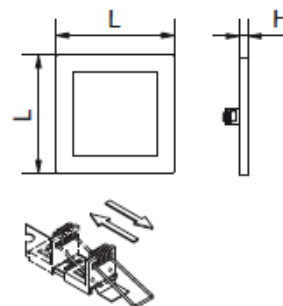

EXE GREEN HOLDING

ENERGY EFFICIENCY SOLUTIONS

DOWNLIGHT LED EXE-GT-MO2-IP40

DATE ELECTRICE

Voltage [V]	220-240
Frecventa [Hz]	50/60
Sursa	LED
Power factor PF	>0.5
CRI [RA]	>80
Optica	120°

DATE TEHNICE

Montaj	APLICAT
Material	PC
Finisaj	ALB
Factor protectie [IP]	IP40
Factor protectie [IK]	IK08
Temperatura	5°C ... +30°C
Durata medie [h]	40000

MODELE

Cod	Descriere
EXE-GT-MO2-12W-IP40	EXE DOWNLIGHT LED 12W, 1000LM, 4000K, 180X16 mm, IP40
EXE-GT-MO2-18W-IP40	EXE DOWNLIGHT LED 18W, 1500LM, 4000K, 230X16 mm, IP40

Romania Office & Production:

Aeroportului no.141 Street, Mogosoaia, Ilfov, PO 077135
www.exeholding.com; office@exeholding.com; Phone: +40 722 241 231