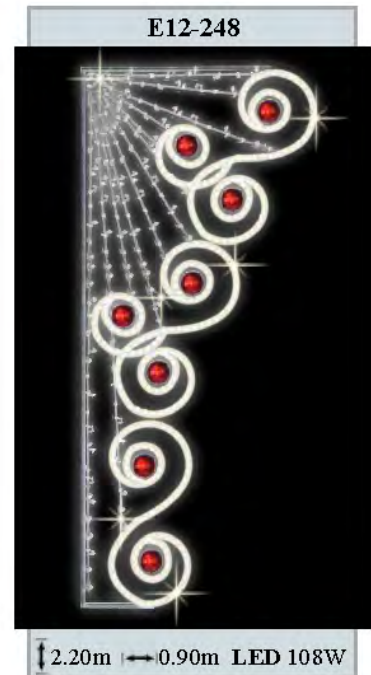

E10-710
 ↓ 0.80m
 ↔ 2.30m
LED 71W

2.E10-710
 ↓ 1.00m
 ↔ 5.20m
LED 110W

E12-711
 ↓ 2.30m
 ↔ 0.80m
LED 70 W

E12-711-S
 ↓ 2.20m
 ↔ 0.80m
LED 68 W

E10-283

1.60m ↔ 0.60m LED 44W

2.E10-283

1.20m
5.00m
LED 154 W

2.E10-384

1.30m ↔ 5.00m LED 180W

E10-384

1.80m ↔ 0.80m LED 46W

E10-385

2.40m ↔ 1.20m LED 102W

E12-386

1.60m ↔ 0.80m LED 54W

2.E10-385

1.20m
5.00m
LED 204 W

2.E12-386

1.15m
5.00m
LED 256 W

"Gold" Collection ...

E10-712
 ↓ 2.40m
 ↔ 1.30m
 LED 87W

E12-249

↓ 2.40m ↔ 0.90m LED 139W

E12-248

↓ 2.20m ↔ 0.90m LED 108W

E02-246

↓ 2.05m ↔ 0.85m LED 81 W

E10-250

↓ 2.00m ↔ 0.80m LED 90W

2.E02-245
 ↓ 0.85m
 ↔ 4.10m
 LED 162 W

2.E12-249
 ↓ 0.90m
 ↔ 5.00m
 LED 278 W