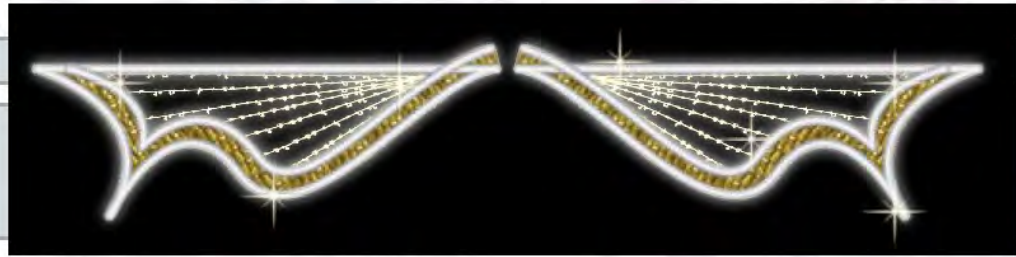

2.E12-216
↓ 1.00m
↔ 5.20m
LED 316W

2.E12-215
↓ 1.00m
↔ 5.20m
LED 252W