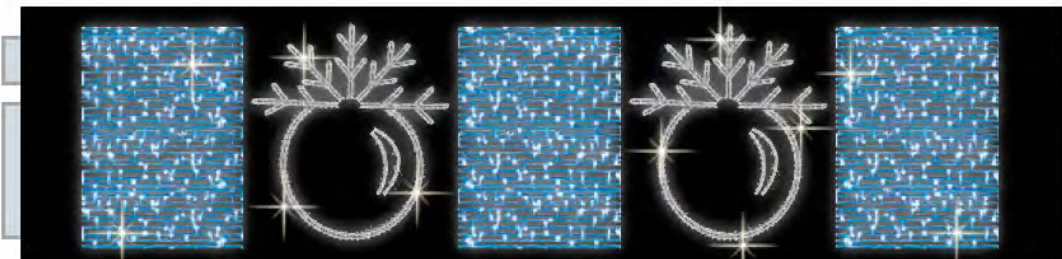

2.E10-224
↓ 1.00m
↔ 5.00m
LED 300W