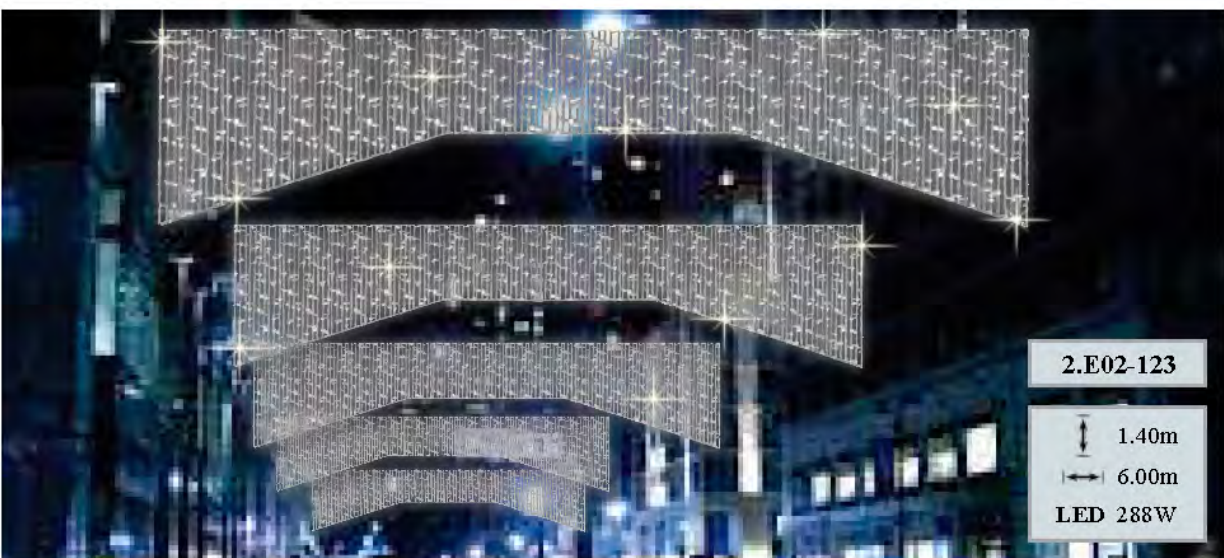

2.E10-222
↓ 1.00m
↔ 5.00m
LED 300W

2.E02-123
↓ 1.40m
↔ 6.00m
LED 288W