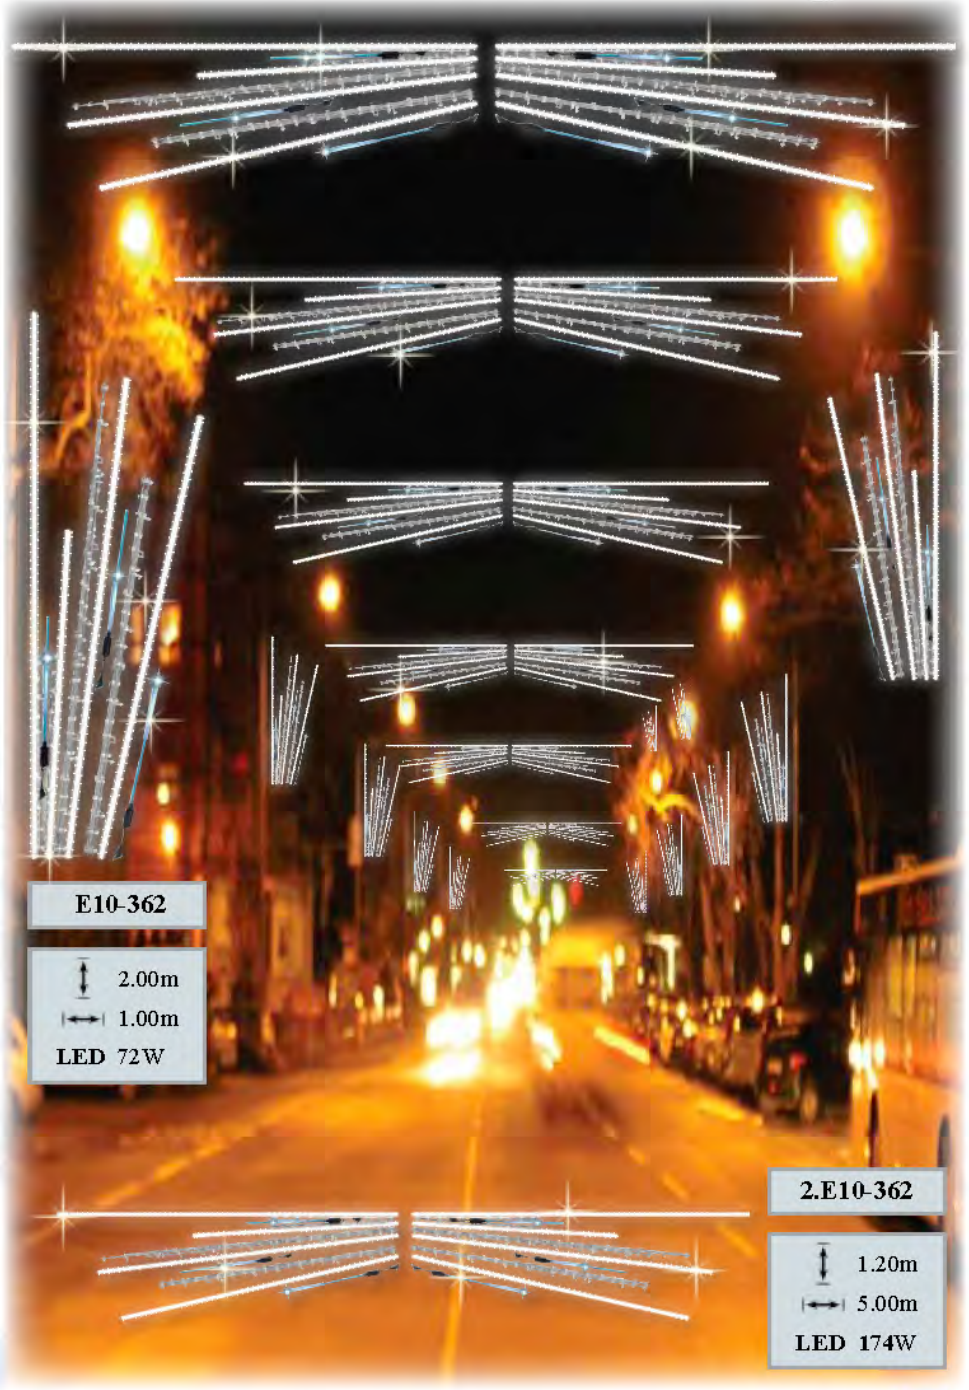

2.E02-245
↓ 0.85m
↔ 4.10m
LED 162 W

2.E12-249
↓ 0.90m
↔ 5.00m
LED 278 W

2.E10-712
↓ 1.30m
↔ 5.00m
LED 174W

2.E10-250
↓ 0.80m
↔ 4.00m
LED 180 W

2.E12-248
↓ 0.90m
↔ 4.40m
LED 216 W

E10-713
↓ 1.30m → 2.80m LED 120W

E10-362
↓ 2.00m
↔ 1.00m
LED 72W

2.E10-362
↓ 1.20m
↔ 5.00m
LED 174W