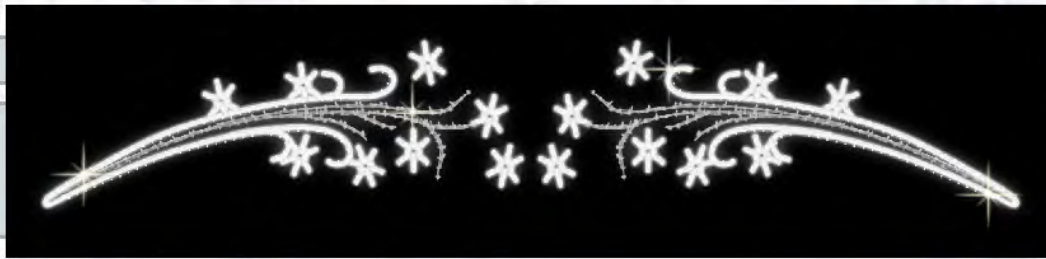

... Divided in three sections with changeable - adjustable centre motif. Extendable

2.E10-105-S
↓ 1.30m
← 5.60m
LED 177 W

E10-704

↑ 2.80m ↔ 1.25m LED 135W

2.E10-704

↑ 1.25m
↔ 6.40m
LED 352 W

... More options ... Changeable motifs ...

E10-709

↑ 2.00m ↔ 0.60m LED 118W

2.E10-709

↑ 0.60m
↔ 4.20m
LED 236W

2.E00-364

↑ 1.30m
 ↔ 5.00m
 LED 226 W

2.E00-363-SF

↑ 1.40m
 ↔ 5.00m
 LED 181W

2.E10-365

↑ 1.20m
 ↔ 5.00m
 LED 152 W

2.E10-389

↑ 1.30m
 ↔ 5.00m
 LED 396W

"Gold" Collection ...

E10-214

↑ 2.60m | ↔ 0.90m LED 118 W

E12-211