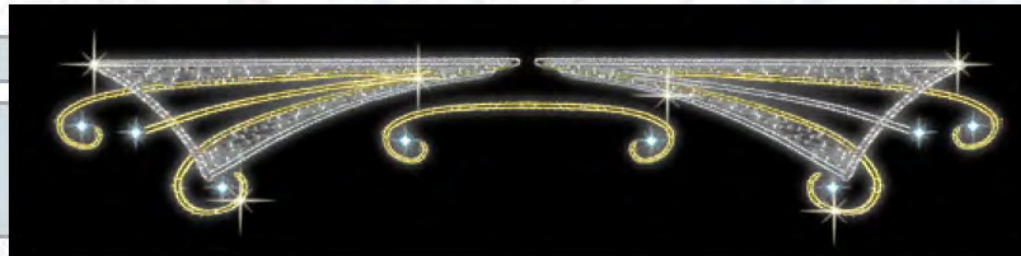

↑ 2.50m
→ 1.10m
LED 90 W

2.E02-270

↑ 1.10m
→ 5.00m
LED 180 W

2.E02-271

↑ 1.20m
→ 5.00m
LED 288 W

E02-221

↑ 1.50m | ↔ 0.60m LED 50W

E02-219

↑ 1.80m | ↔ 0.90m LED 50W

E10-221

↑ 2.40m | ↔ 1.10m LED 110W

E10-223

↑ 2.50m | ↔ 1.30m LED 138W

2.E10-223-P
 ↓ 1.30m
 | ↔ | 5.00m
 LED 296 W

2.E02-219
 ↓ 1.20m
 | ↔ | 5.00m
 LED 156 W

2.E02-221
 ↓ 0.90m
 | ↔ | 5.00m
 LED 152 W