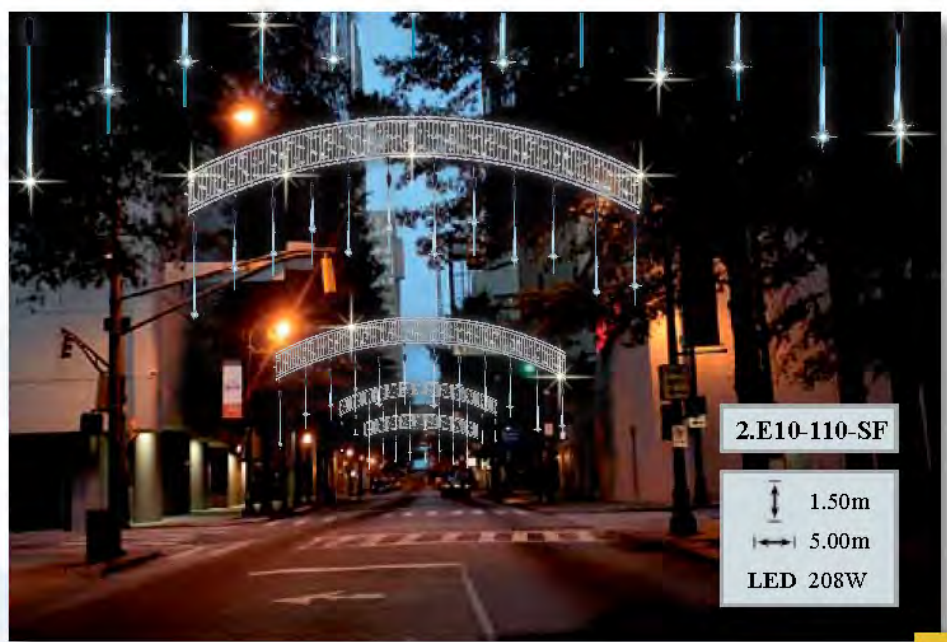

Galaxy ...

2.E12-218
 ↓ 1.50m
 ⇄ 6.00m
 LED 336W

2.E10-219
 ↓ 1.50m
 ⇄ 6.00m
 LED 256W

2.E10-220
 ↓ 1.50m
 ⇄ 6.00m
 LED 328W

2.E12-112-SF
 ↓ 1.50m
 ⇄ 5.00m
 LED 304W

2.E10-102
 ↓ 1.30m
 ⇄ 5.00m
 LED 348W

2.E10-110-SF
 ↓ 1.50m
 ⇄ 5.00m
 LED 208W