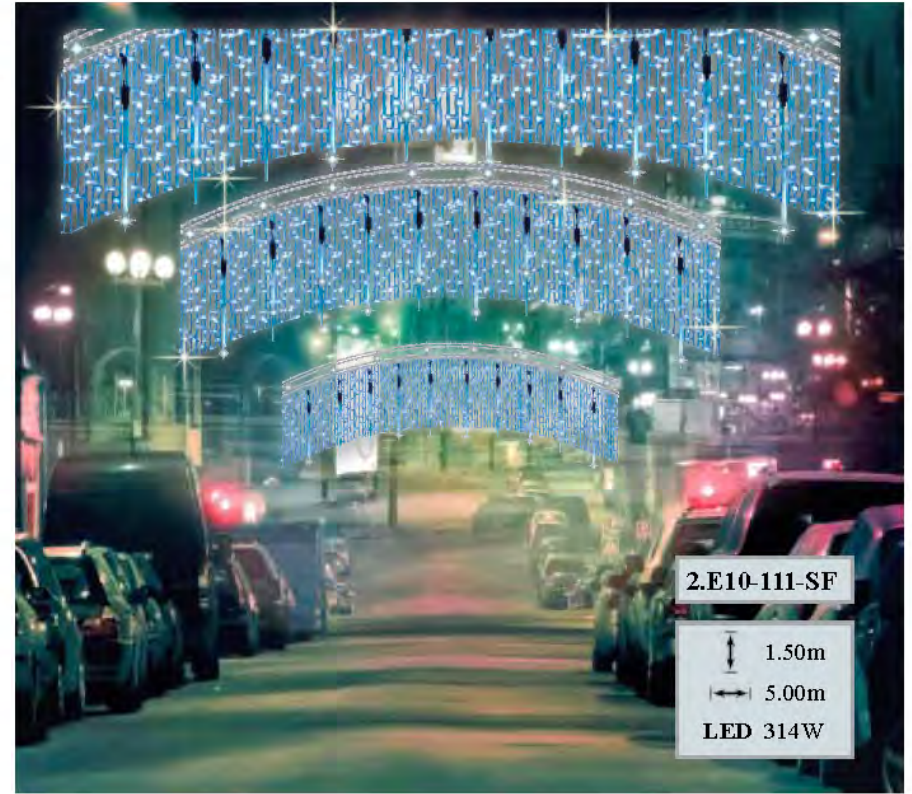

2.E10-221
↓ 1.00m
5.00m
LED 260W

2.E10-224
↓ 1.00m
↔ 5.00m
LED 300W

2.E10-111-SF
↓ 1.50m
↔ 5.00m
LED 314W