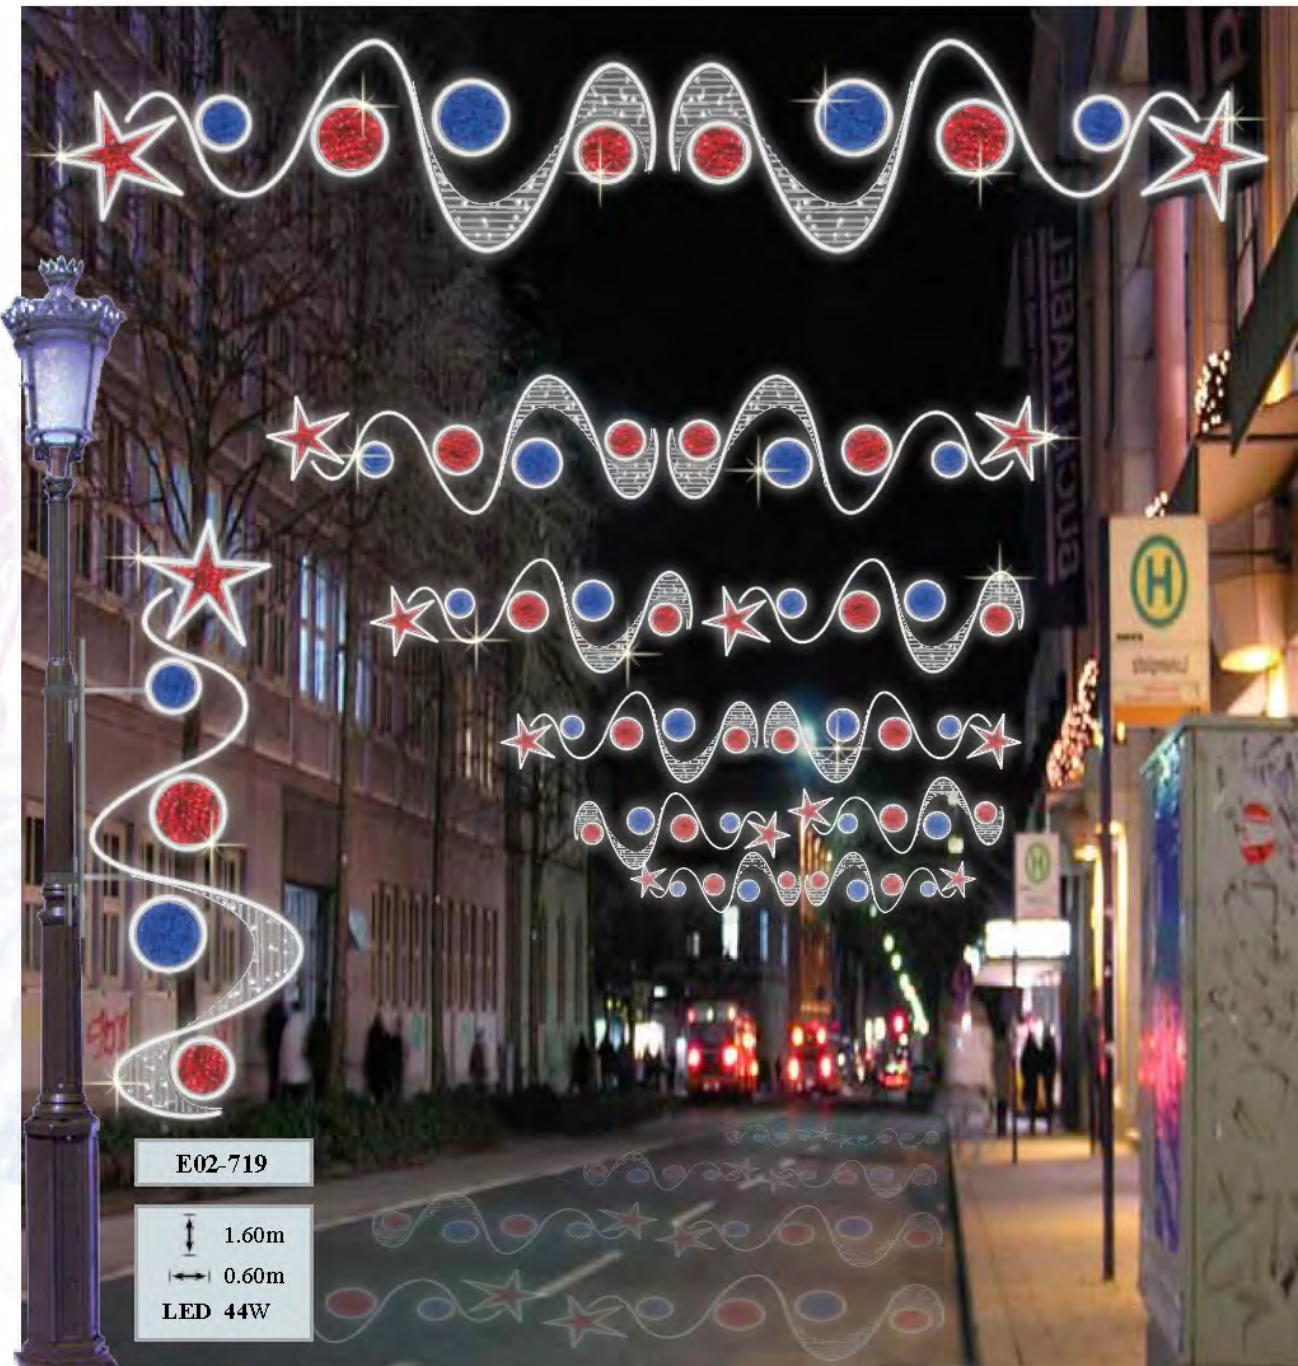

↑ 1.80m | ↔ 0.90m LED 50W

E10-221

↑ 2.40m | ↔ 1.10m LED 110W

E10-223

↑ 2.50m | ↔ 1.30m LED 138W

2.E10-223-P
 ↓ 1.30m
 | ↔ | 5.00m
 LED 296 W

2.E02-219
 ↓ 1.20m
 | ↔ | 5.00m
 LED 156 W

2.E02-221
 ↓ 0.90m
 | ↔ | 5.00m
 LED 152 W

E12-355-S

↑ 2.50m ↔ 1.50m LED 126W

Ribbons ...

E10-161

↑ 0.70m ↔ 0.70m LED 27W
 ↑ 1.20m ↔ 1.20m LED 63W

2.E12-653

↓ 1.50 / 1.00m
 ↔ 7.00 / 4.00m
 LED 194W / 112W

2.E12-354-S

E12-354-S

↓ 2.50m
 ↔ 1.20m
 LED 145 W

E02-717
↓ 2.40m
| 1.20m
LED 148W

Ribbons ...

E02-718
↓ 1.80m
↔ 0.60m
LED 106W

E02-719
↓ 1.60m
↔ 0.60m
LED 44W

E12-354
 ↓ 2.50m
 ⇄ 0.70m
 LED 90 W

E12-354-S
 ↓ 2.50m
 ⇄ 0.70m
 LED 99 W

2.E12-354-S
 ↓ 1.20m
 ⇄ 5.00m
 LED 208 W

2.E10-355
 ↓ 1.20m
 ⇄ 5.00m
 LED 175 W

2.E10-354
 ↓ 1.20m
 ⇄ 5.00m
 LED 180 W