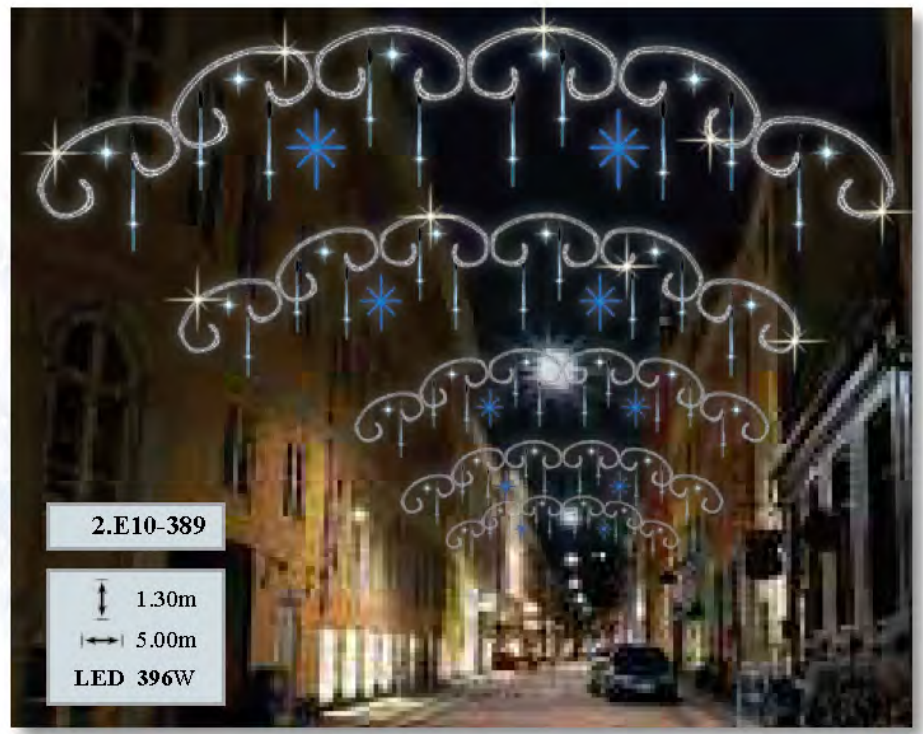

2.E10-365

2.E10-389

↑ 1.30m
↔ 5.00m
LED 396W