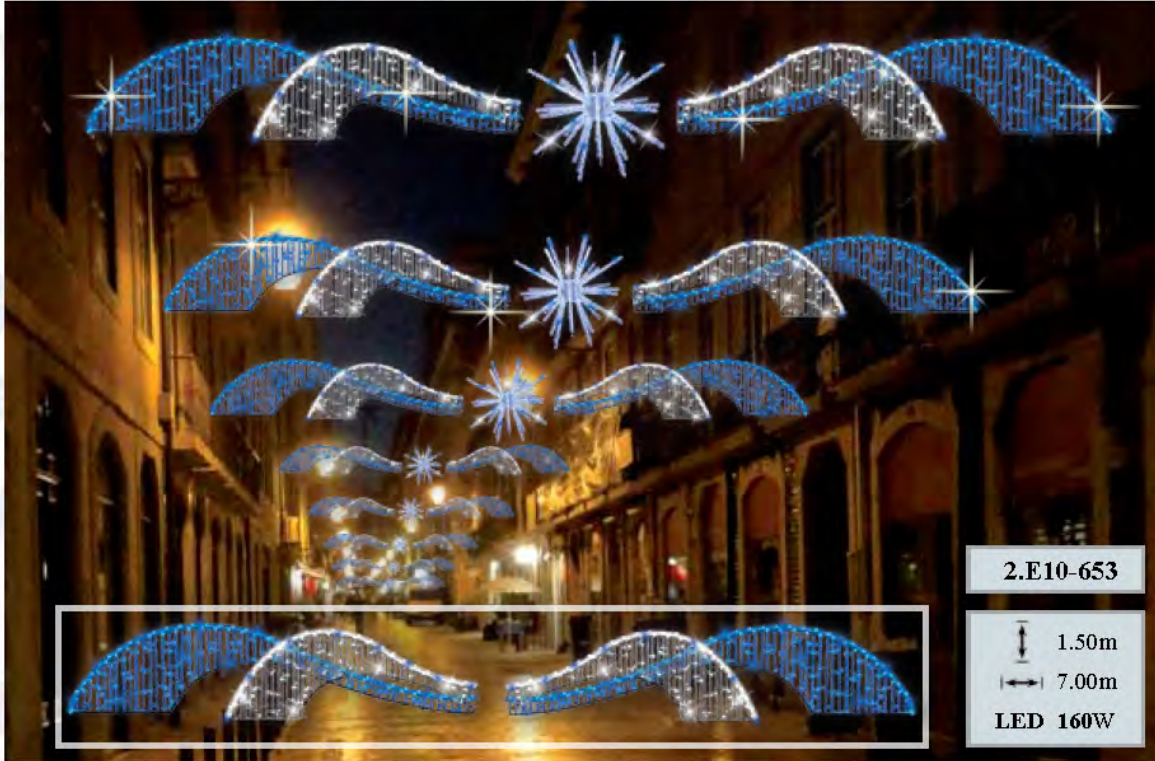

Galaxy ...

2.E12-218
 ↓ 1.50m
 ⇄ 6.00m
 LED 336W

2.E10-219
 ↓ 1.50m
 ⇄ 6.00m
 LED 256W

2.E10-220
 ↓ 1.50m
 ⇄ 6.00m
 LED 328W

2.E12-112-SF
 ↓ 1.50m
 ⇄ 5.00m
 LED 304W

2.E10-102
 ↓ 1.30m
 ⇄ 5.00m
 LED 348W

2.E10-110-SF
 ↓ 1.50m
 ⇄ 5.00m
 LED 208W