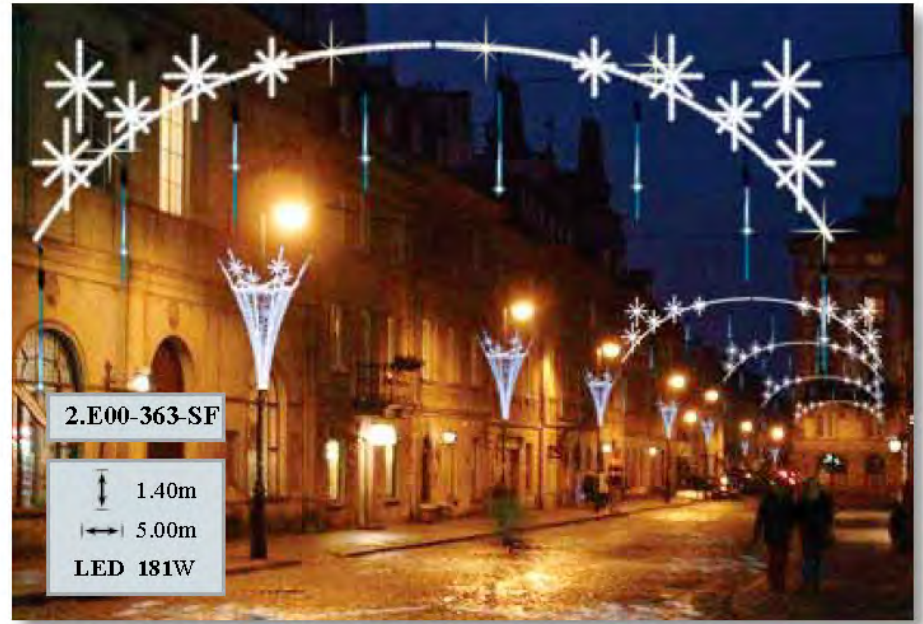

E10-709

↑ 2.00m ↔ 0.60m LED 118W

2.E10-709

↑ 0.60m
↔ 4.20m
LED 236W

2.E00-364

↑ 1.30m
 ↔ 5.00m
 LED 226 W

2.E00-363-SF

↑ 1.40m
 ↔ 5.00m
 LED 181W