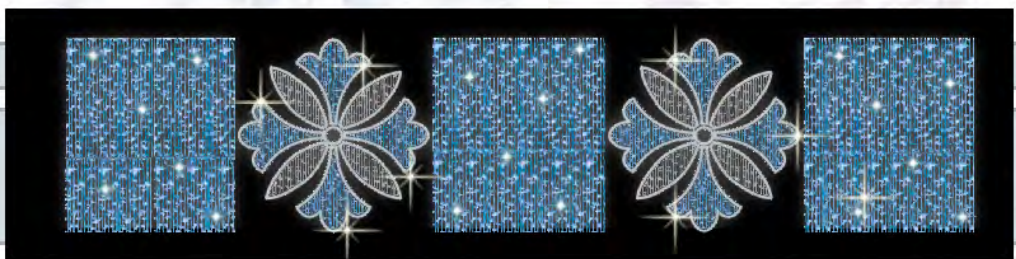

2.E10-219
↓ 1.50m
⇄ 6.00m
LED 256W

2.E12-112-SF
↓ 1.50m
⇄ 5.00m
LED 304W

2.E10-220
↓ 1.50m
⇄ 6.00m
LED 328W