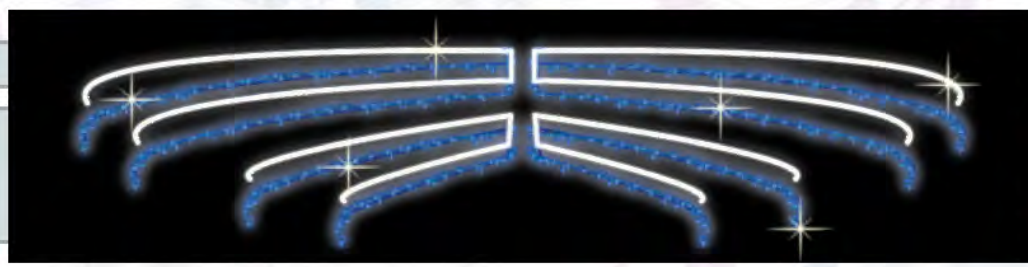

E12-248

↓ 2.20m ↔ 0.90m LED 108W

E02-246

↓ 2.05m ↔ 0.85m LED 81 W

E10-250

↓ 2.00m ↔ 0.80m LED 90W

2.E02-245
 ↓ 0.85m
 ↔ 4.10m
 LED 162 W

2.E12-249
 ↓ 0.90m
 ↔ 5.00m
 LED 278 W