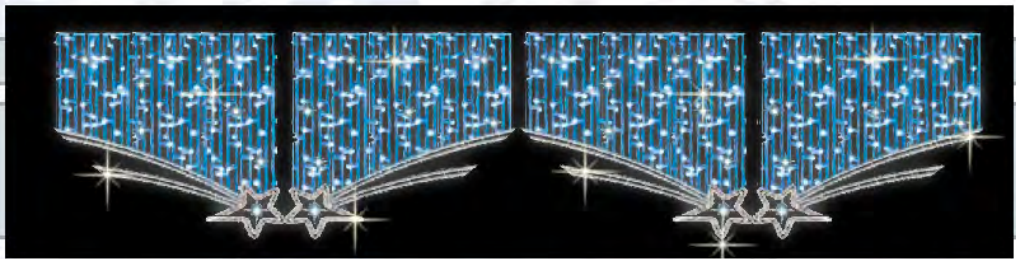

Galaxy ...

2.E12-218
 ↓ 1.50m
 ⇄ 6.00m
 LED 336W

2.E10-219
 ↓ 1.50m
 ⇄ 6.00m
 LED 256W

2.E10-220
 ↓ 1.50m
 ⇄ 6.00m
 LED 328W

2.E12-112-SF
 ↓ 1.50m
 ⇄ 5.00m
 LED 304W

2.E10-102
 ↓ 1.30m
 ⇄ 5.00m
 LED 348W

2.E10-110-SF
 ↓ 1.50m
 ⇄ 5.00m
 LED 208W