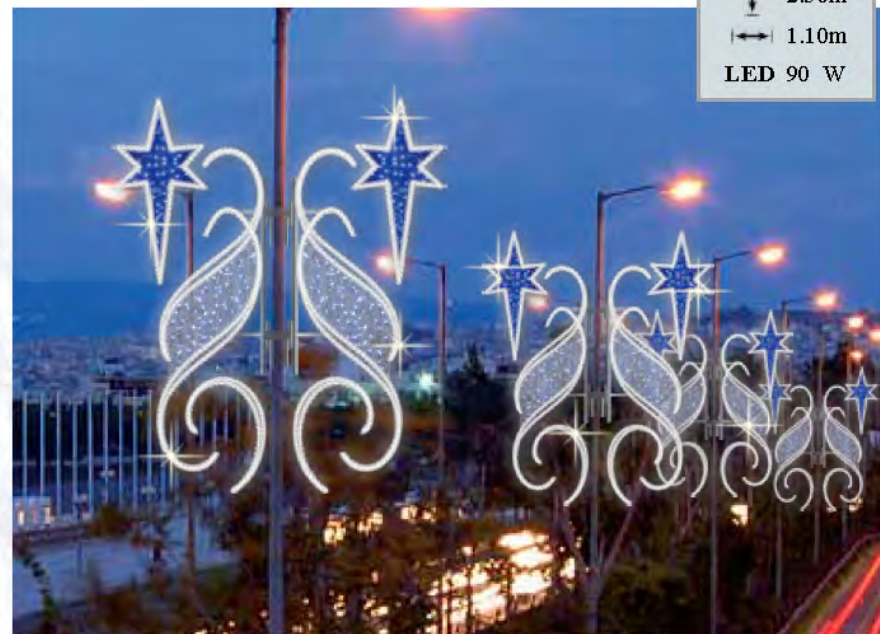

↑ 2.50m
→ 1.10m
LED 90 W

2.E02-270

↑ 1.10m
→ 5.00m
LED 180 W

2.E02-271

↑ 1.20m
→ 5.00m
LED 288 W

E02-221

↑ 1.50m | ↔ 0.60m LED 50W

E02-219