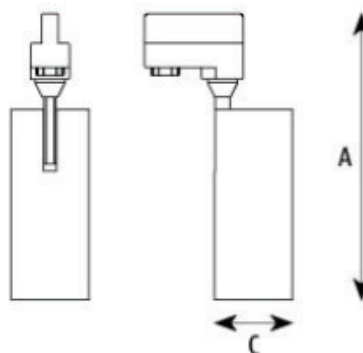

Exe Holding - TRACK LIGHT 20W