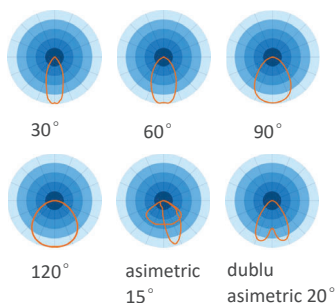

Bucharest, Romania Office: Aeroportului Str., No. 141th, Mogosoia, Ilfov, Romania, PO Box 077135

Vienna, Austria Office: Martin Str., No 51st, Vienna, Austria, PO Box 1180

London, United Kingdom Office: 3rd The Shrubberies, George Lane, South Woodford, London, PO Box E18 1BG

New York, USA Office: 46-12 Queens Blvd. No. 205th, Sunnyside, NY., USA, PO Box 11104

WEB: www.exeholding.com   **E-mail:** office@exeholding.com