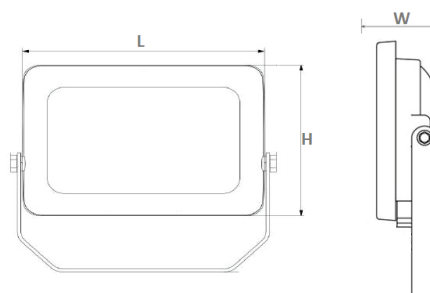

Exe Holding - FLOODLIGHT E30W